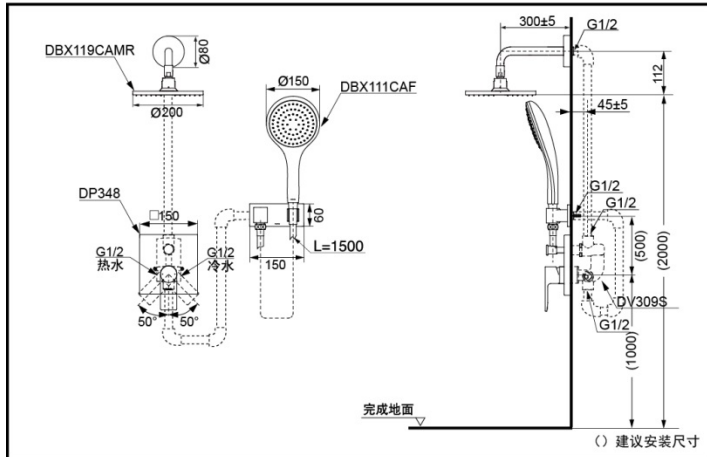

DBX119CAMR+DP348+DV309S+DBX111CAF Wall-Mounted Shower Suite

*TOTO(CHINA) CO.,LTD. All rights reserved.

SPECIFICS

Water Supply:
0.05MPa(dynamic pressure)
~0.75MPa(static pressure)

OTHERS

Series: CI Contemporary Series