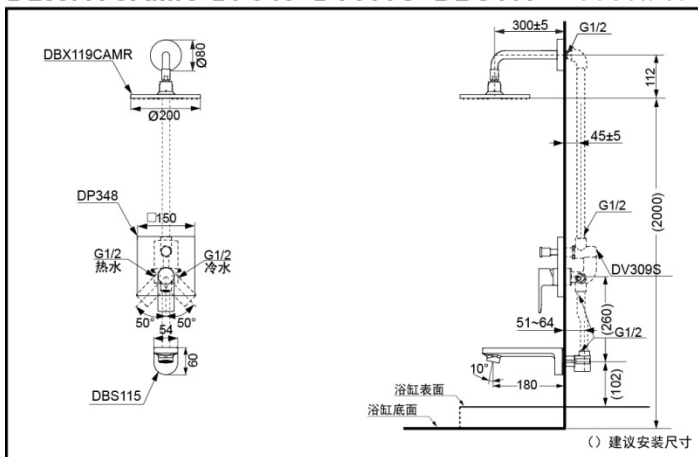

TOTO

Wall-Mounted Showering Faucets Suite

DBX119CAMR
DP348/DV309S
DBS115

DBX119CAMR

DP348/DV309S

DBS115

Reduce
The Water

Aerial
Pulse

FEATURES

- Clean and gorgeous profile creates a neat bathing environment.
- Clean and vivid profile.

SPECIFICS

Water Supply:
0.05MPa(dynamic pressure)~
0.75MPa(static pressure)

DBX119CAMR+DP348+DV309S+DBS115 Wall-Mounted Showering Faucets Suite