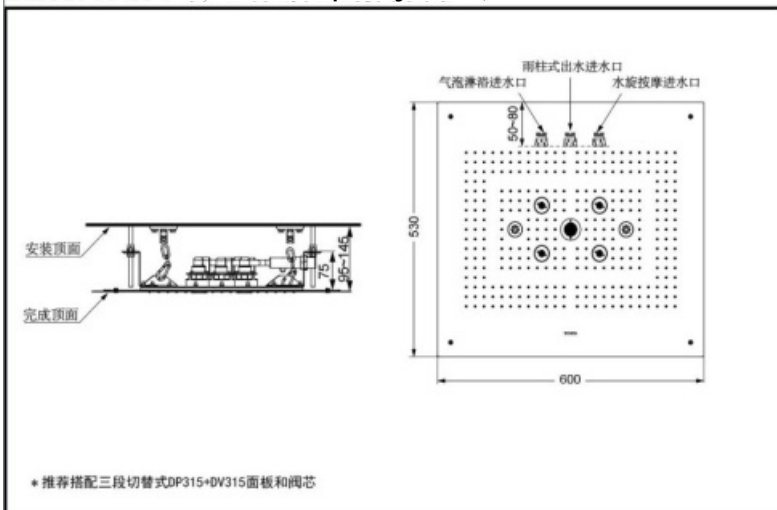

### FEATURES

- Elegant profile creates a simple bathing environment.
- 3 types of spray bring comfortable bathing experiences.
- Aerial handshower makes showing more comfortable with less water consumption.
- Water Pillar gently sprays in one single pillar which softly focuses the water with less splashing and full bathing enjoyment.
- Gyrostream promotes bathing experience with rotating stream.

### SPECIFICS

Water Supply:

0.2MPa(dynamic pressure)  
~1.0MPa(static pressure)

DBX117CA Ceiling-Mounted Overhead Shower  
(CI Contemporary Series)

\*TOTO(CHINA) CO.,LTD. All rights reserved.