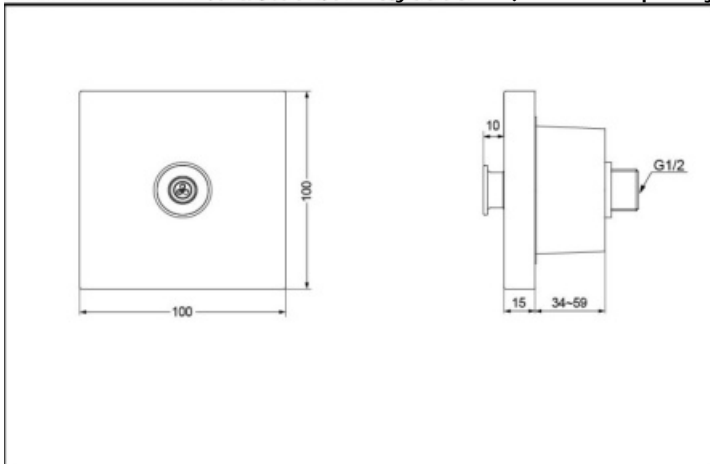

DBX116C

DBX116-1C

Gyrostream

FEATURES

- Elegant profile creates simple bathing environment.
- Clean vivid appearance design.
- Gyrostream promotes bathing experience with rotating stream.

DBX116C Wall-Mounted Body Shower (CI Contemporary Series)

DBX116-1C Wall-Mounted Body Shower (CI Contemporary Series)

SPECIFICS

Water Supply:

0.05MPa(dynamic pressure) ~
0.75MPa(static pressure)

OTHERS

Series: CI Contemporary Series

*TOTO(CHINA) CO.,LTD. All rights reserved.