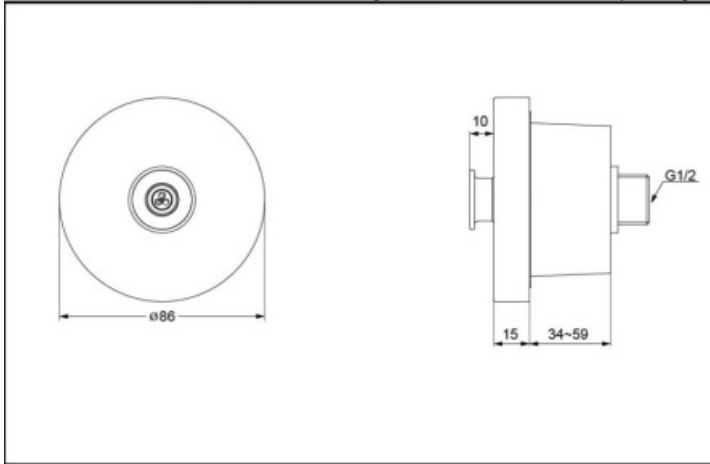

DBX116C

DBX116-1C

Gyrostream

FEATURES

- Elegant profile creates simple bathing environment.
- Clean vivid appearance design.
- Gyrostream promotes bathing experience with rotating stream.

DBX116C Wall-Mounted Body Shower (CI Contemporary Series)

DBX116-1C Wall-Mounted Body Shower (CI Contemporary Series)

SPECIFICS

Water Supply:

0.05MPa(dynamic pressure) ~
0.75MPa(static pressure)

OTHERS

Series: CI Contemporary Series

*TOTO(CHINA) CO.,LTD. All rights reserved.