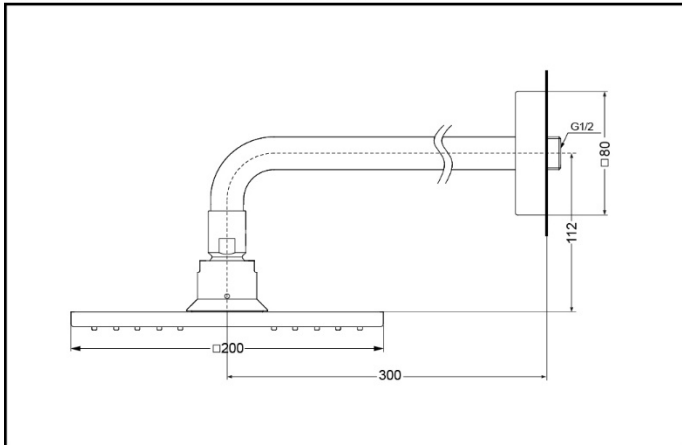

DBX115CAMR

DBX115-1CAM

Reduce
The Water

Aerial
Pulse

FEATURES

- Elegant profile creates a simple bathing environment.
- Aerial Pulse, which offers outstanding comfort while using little water, promotes bathing experience with pulse droplet massage.

DBX115CAMR Wall-Mounted Showerhead (CI Contemporary Series)

*TOTO公司保留对其产品规格和尺寸更改的权利。届时，恕不另行通知。

DBX115-1CAM Wall-Mounted Showerhead (CI Contemporary Series)

*TOTO(CHINA) CO.,LTD. All rights reserved.

SPECIFICS

Size: 200*200mm

Water Supply:

0.05MPa(dynamic pressure)

~0.75MPa(static pressure)

OTHERS

Series: CI Contemporary Series