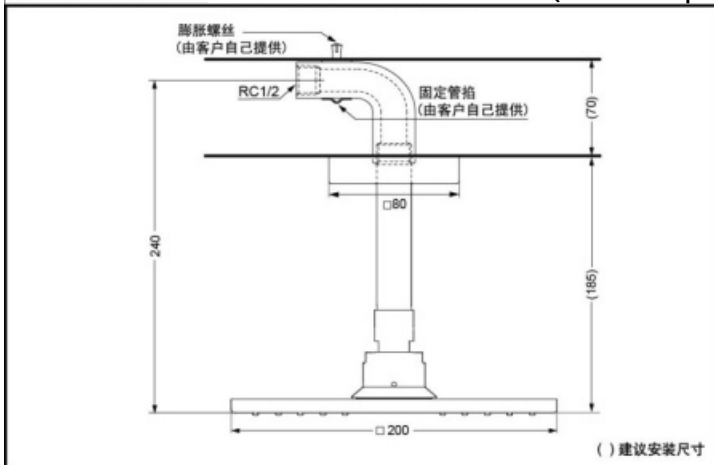

DBX115CAMR

DBX115-1CAM

Reduce
The Water

Aerial
Pulse

FEATURES

- Elegant profile creates a simple bathing environment.
- Aerial Pulse, which offers outstanding comfort while using little water, promotes bathing experience with pulse droplet massage.

DBX115CAMR Wall-Mounted Showerhead (CI Contemporary Series)

*TOTO公司保留对其产品规格和尺寸更改的权利。届时，恕不另行通知。

DBX115-1CAM Wall-Mounted Showerhead (CI Contemporary Series)

*TOTO(CHINA) CO.,LTD. All rights reserved.

SPECIFICS

Size: 200*200mm

Water Supply:

0.05MPa(dynamic pressure)

~0.75MPa(static pressure)

OTHERS

Series: CI Contemporary Series