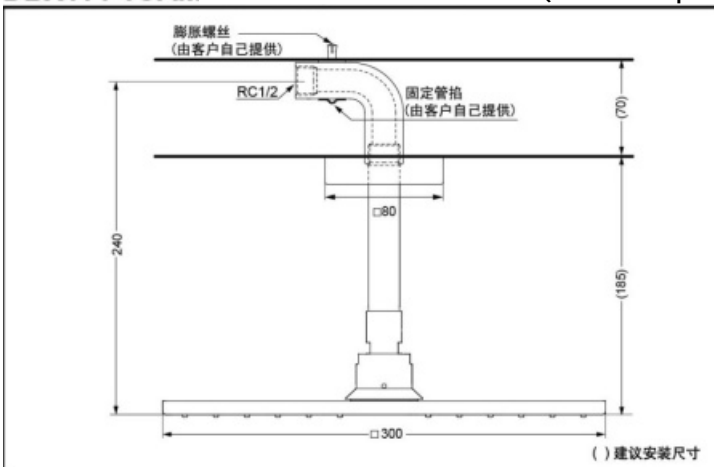

DBX114CAM

DBX114-1CAM

Reduce  
The Water

Aerial  
Pulse

### FEATURES

- Elegant profile creates a simple bathing environment.
- Aerial Pulse, which offers outstanding comfort while using little water, promotes bathing experience with pulse droplet massage.

**DBX114CAM** Wall-Mounted Showerhead (CI Contemporary Series)

### SPECIFICS

Size: 300\*300mm

Water Supply:

0.05MPa(dynamic pressure)

~0.75MPa(static pressure)