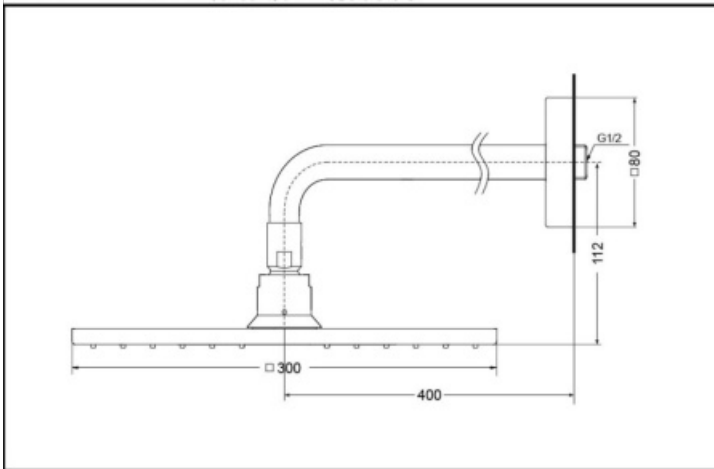

DBX114CAM

DBX114-1CAM

Reduce  
The Water

Aerial  
Pulse

### FEATURES

- Elegant profile creates a simple bathing environment.
- Aerial Pulse, which offers outstanding comfort while using little water, promotes bathing experience with pulse droplet massage.

**DBX114CAM** Wall-Mounted Showerhead (CI Contemporary Series)

**DBX114-1CAM** Wall-Mounted Showerhead (CI Contemporary Series)

### SPECIFICS

Size: 300\*300mm

Water Supply:

0.05MPa(dynamic pressure)

~0.75MPa(static pressure)