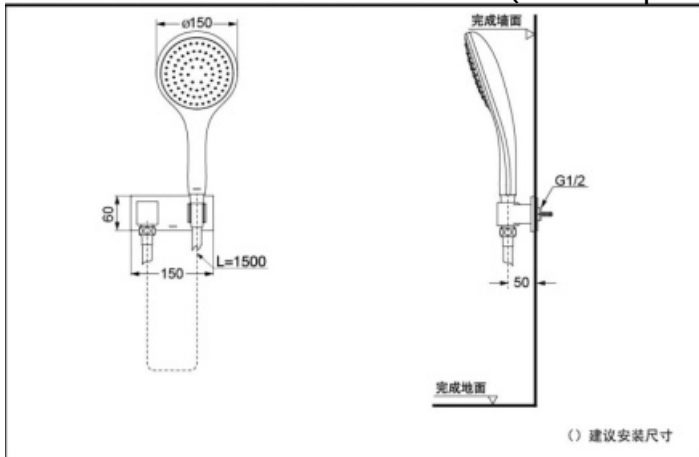

DBX111CAF  
DBX111CAF1

Reduce  
The Water

Aerial  
Handshower

( ) 建议安装尺寸

**DBX111CAF1** Wall-Mounted Handshower (CI Contemporary Series)

( ) 建议安装尺寸

### SPECIFICS

Size:

DBX111CAF:  $\Phi 150\text{mm}$

DBX111CAF1:  $\Phi 120\text{mm}$

Water Supply:

0.05MPa(dynamic pressure) ~

0.75MPa(static pressure)