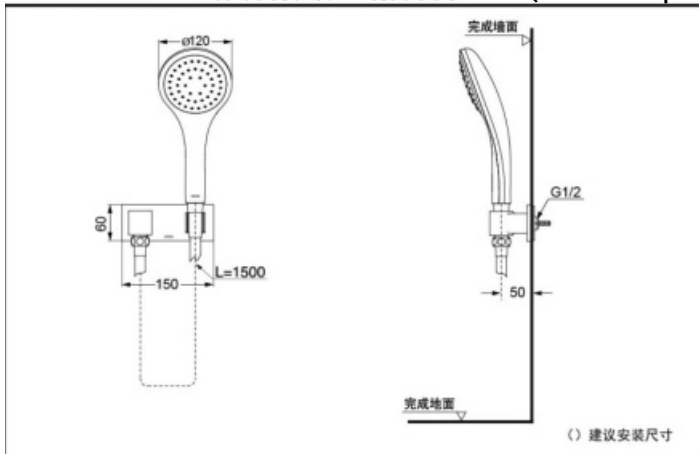

DBX111CAF  
DBX111CAF1

Reduce  
The Water

Aerial  
Handshower

### FEATURES

- Elegant profile creates simple bathing environment.
- Clean vivid appearance design.
- Aerial handshower makes showing more comfortable with less water consumption.

**DBX111CAF** Wall-Mounted Handshower (CI Contemporary Series)

( ) 建议安装尺寸

**DBX111CAF1** Wall-Mounted Handshower (CI Contemporary Series)

( ) 建议安装尺寸

### SPECIFICS

Size:

DBX111CAF:  $\Phi 150\text{mm}$

DBX111CAF1:  $\Phi 120\text{mm}$

Water Supply:

0.05MPa(dynamic pressure) ~

0.75MPa(static pressure)