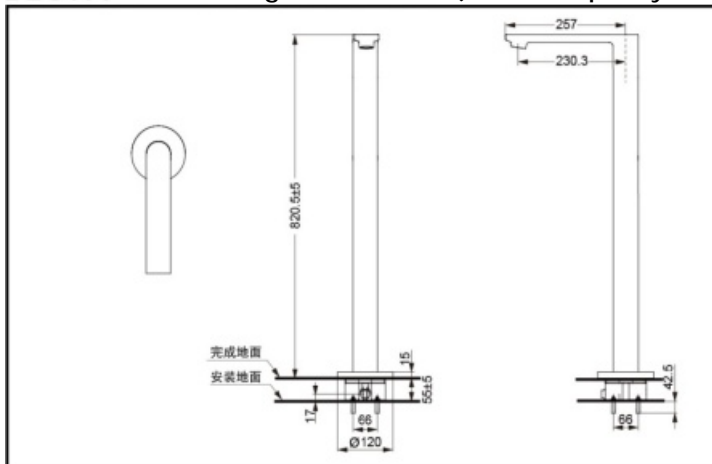

SPECIFICS

Water Supply:

0.05MPa(dynamic pressure)~
0.75MPa(static pressure)

DBS114 Freestanding Bathtub Mixer (CI Contemporary Series)

*TOTO(CHINA) CO.,LTD. All rights reserved.
TOTO(CHINA) CO.,LTD. www.toto.com.cn