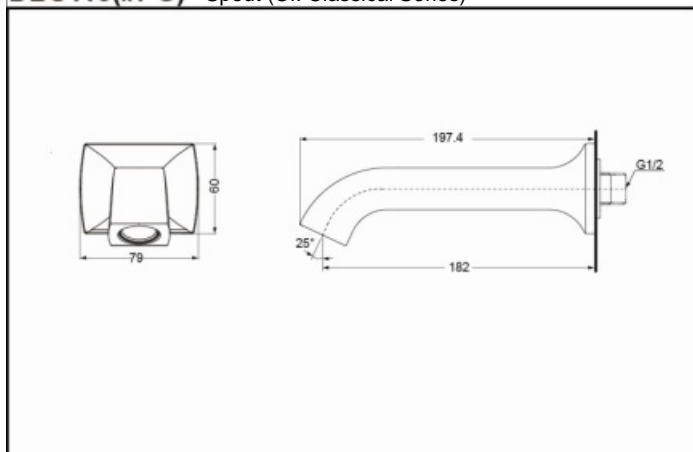

*TOTO(CHINA) CO.,LTD. All rights reserved.

SPECIFICS

Water Supply:

0.05MPa(dynamic pressure)

~0.75MPa(static pressure)

OTHERS

Series: CII Classical Series