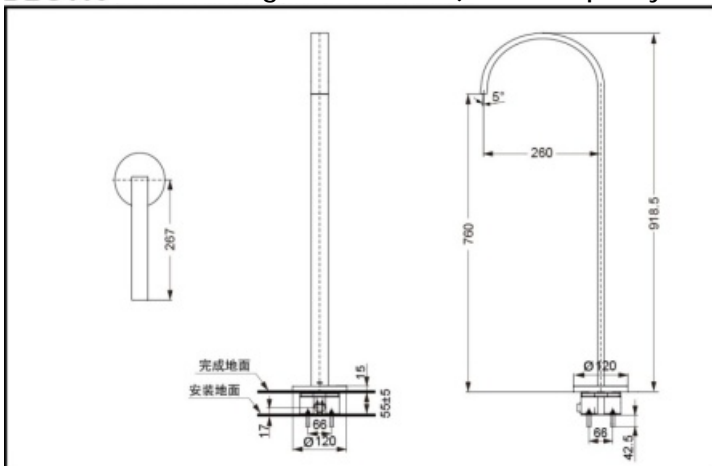

DBS110

✗ Wall-mount mixer required

Recommend fittings :

	Ordinary Mixer		Thermo Mixer	Output type
1-way	①DB252 	②DP349 DV311-2R 	③DP419/DV418 DP350/DV105R 	⑧DBS110
	④DB253 	⑤DP348 DV309-5R 	⑥DP421 DV421 	⑦DBX124CAF + ⑧DBS110

FEATURES

- Simple clean design with vertical and horizontal lines.
- Fashion and elegant freestanding bathtub faucet.
- Comfortable and elegant cascading water.

SPECIFICS

Water Supply:

0.05MPa(dynamic pressure)~
0.75MPa(static pressure)

DBS110 Freestanding Bathtub Mixer (CI Contemporary Series)

OTHERS

Series: CI Contemporary Series

Recommend fittings:

Wall-Mount Mixer

- ①+⑧
- ②+⑧
- ③+⑧
- ④+⑦+⑧
- ⑤+⑦+⑧
- ⑥+⑦+⑧