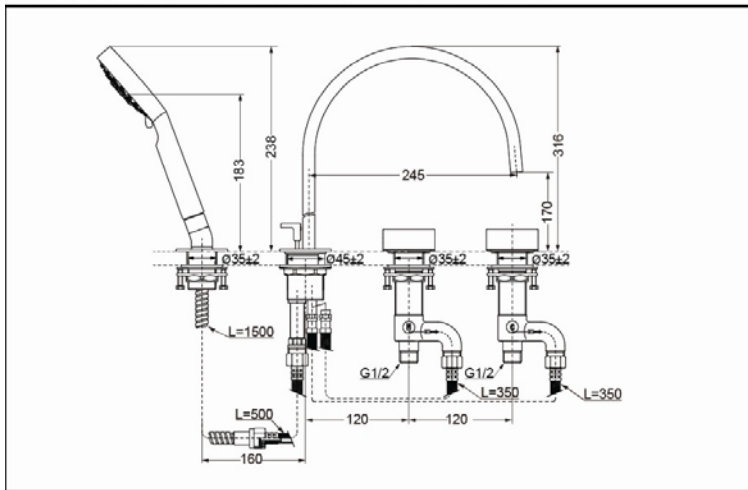

DB251C

### FEATURES

- Simple vivid contemporary profile decorates the space with a gorgeous curve.
- Elegant and comfortable cascading flow.
- Easy to operate and use.

**DB251C** 4-Hole Deck-Mounted Bathtub Mixer

### SPECIFICS

Water Supply:  
0.05MPa(dynamic pressure) ~  
0.75MPa(static pressure)