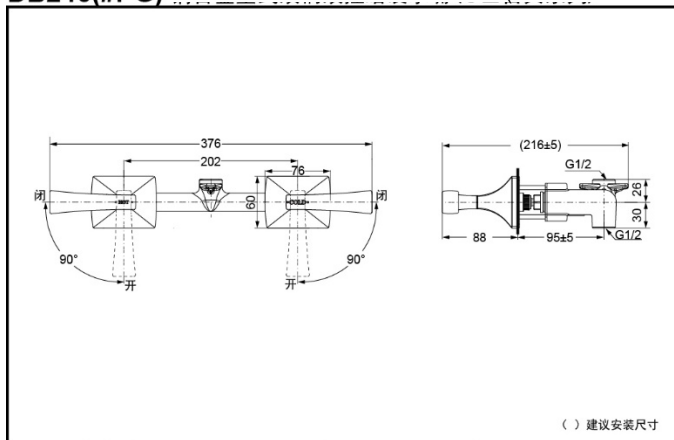

DB245(#PG) Wall-Mounted Two-Handle Mixer (CII Classical Series)

*TOTO公司保留对其产品规格和尺寸更改的权利。届时，恕不另行通知。

DB245A (#PG) Wall-Mounted Two-Handle Mixer (CII Classical Series)

*TOTO公司保留对其产品规格和尺寸更改的权利。届时，恕不另行通知。

*TOTO(CHINA) CO.,LTD. All rights reserved.