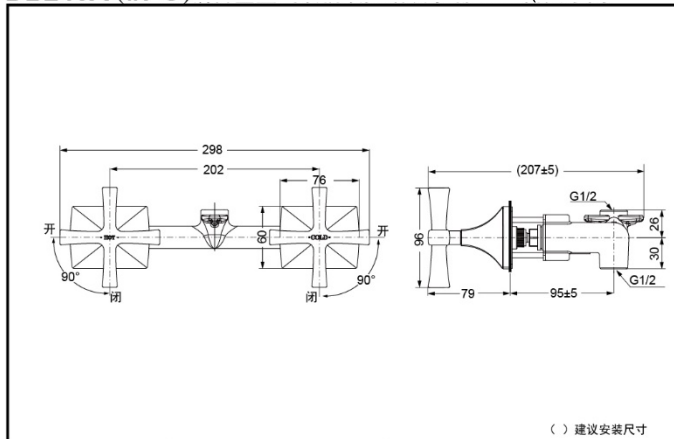

DB245(#PG) Wall-Mounted Two-Handle Mixer (CII Classical Series)

*TOTO公司保留对其产品规格和尺寸更改的权利。届时，恕不另行通知。

DB245A (#PG) Wall-Mounted Two-Handle Mixer (CII Classical Series)

*TOTO公司保留对其产品规格和尺寸更改的权利。届时，恕不另行通知。

*TOTO(CHINA) CO.,LTD. All rights reserved.

SPECIFICS

Water Supply:

0.05MPa(dynamic pressure)

~0.75MPa(static pressure)

OTHERS

Series: CII Classical Series