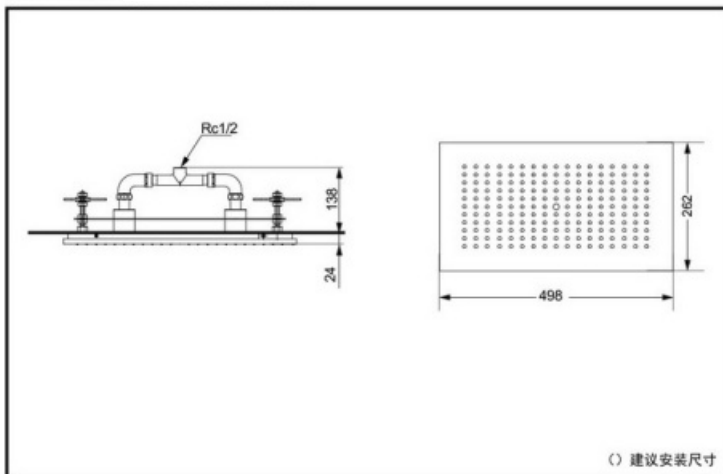

### FEATURES

- Unique simple and gorgeous style.
- Large showerhead can stop water immediately.

DB172C Showerhead

\*TOTO(CHINA) CO.,LTD. All rights reserved.

### SPECIFICS

Size: 498\*262mm

Water Supply:

0.1MPa(dynamic pressure)

~0.75MPa(static pressure)