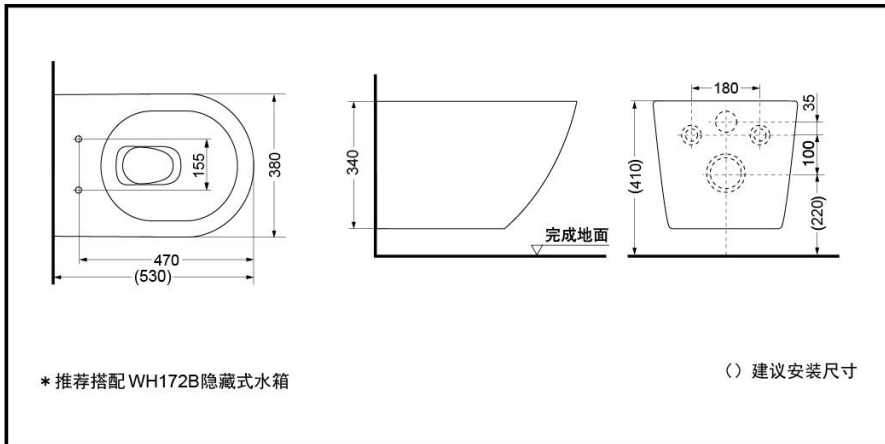

CW762B

RIMLESS

WATER SAVING

TORNADO FLUSH

CEFIONTECT

FEATURES

- 3.3L/4.8L flushing system, low consumption.
- Fashion profile designed for Basic+ series.
- Tornado flushing system makes the best use of water in a strong, clean and quiet way.
- Creative easy-to-clean edgeless bowl.
- Cefiontect applied.
- Debris, mold and bacteria being prevented from sticking to ceramic surfaces leads to fewer chemicals and water in cleaning.

CW762B Toilet with Concealed Flush Tank

*TOTO(CHINA) CO.,LTD. All rights reserved.

SPECIFICS

- Size: 530*380*340mm
- Nominal water consumption: 3.8L
- Dual flush volume: 3.3/4.8L
- Water efficiency grade: Grade 1
- Drainage: wall drain
- Flush system: tornado flush
- Rough-in: H=220mm
- Water supply: 0.05MPa(dynamic pressure)~0.75MPa(static pressure)

OTHERS

- Series: Basic+
- Recommend fittings: Matching soft close lid: TC384CVK
- Washlet: TCF33320GCN
- Concealed flush tank: WH172B
- Panel: MB174P