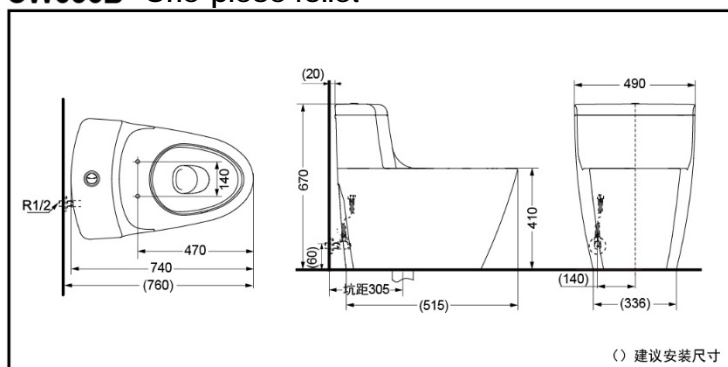

CW636B One-piece Toilet

*TOTO公司保留对其产品规格和尺寸更改的权利。届时，恕不另行通知。

*TOTO(CHINA) CO.,LTD. All rights reserved.

SPECIFICS

Size: 740*490*670mm

Water use: 3/4.5L

Drainage: floor drain

Flush system:
tornado flushing

Rough-in: 305mm

Water supply:
0.05MPa(dynamic pressure)~
0.75MPa(static pressure)

OTHERS

Recommend fittings:

Lid TC389CVK