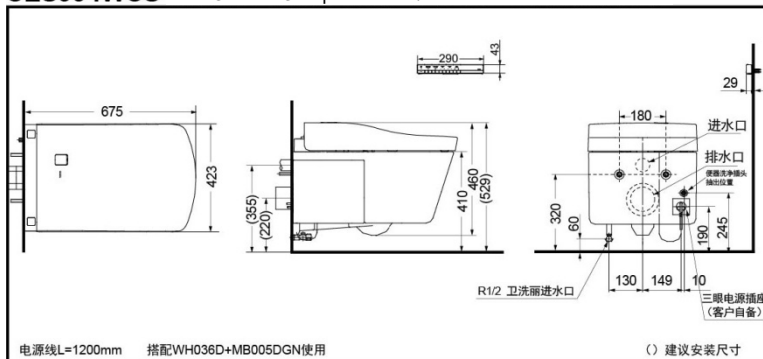

- ewater+
  (Sanitizing)
- AUTO
  FLUSH
- AUTO OPEN
  / CLOSE LID
- Reduce
  The Water
- Tornado
  Flushing
- Cefiontect

CES994WCS NEOREST One-piece Toilet/Bidet