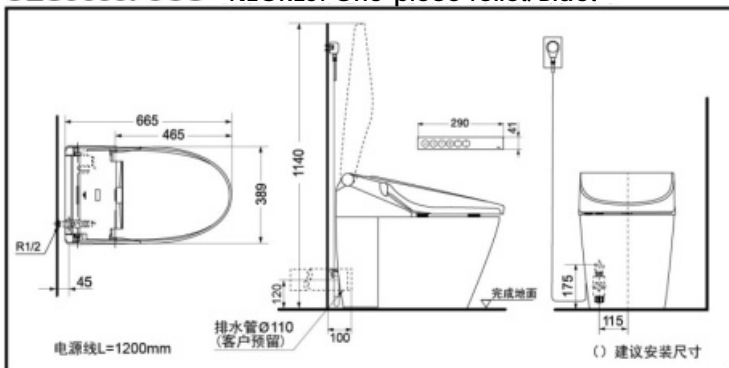

#### SPECIFICS

Size: 665\*389\*542mm

Water Use: 4.5L/6L

Rough-in: CES9683JCS :305mm  
CES9683PJCS:H=120mm

Drainage:

CES9683JCS: floor drain

CES9683PJCS: wall drain

Flush system: tornado flushing