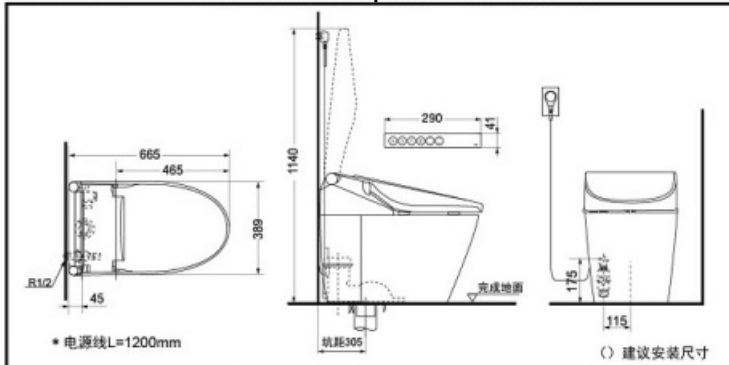

CES9683JCS NEOREST One-piece Toilet/Bidet