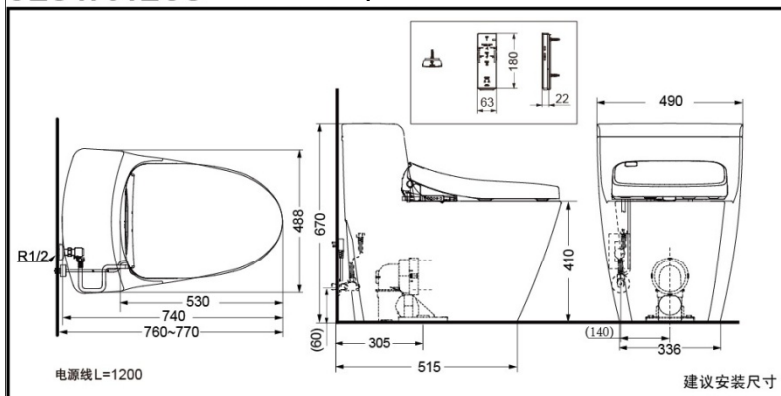

TOTO

Smart One-piece Toilet

CES4721ECS
CES4731ECS

CES4721ECS Smart One-piece Toilet

CES4731ECS Smart One-piece Toilet

*TOTO(CHINA) CO.,LTD. All rights reserved.

TOTO(CHINA) CO.,LTD. www.toto.com.cn

CES4721ECS
CW636CB
TCF4721ECS

CES4731ECS
(Auto lid open/close ; LED light)
CW636CB
TCF4731ECS

FEATURES

- Beautiful and clean hidden design for Washlet power and water pipes.
- Water use: 3L/4.5L.
- 3D tornado flushing.
- The lid can be controlled to open and close by the remote. (only CES4731ECS)
- LED light. (only CES4731ECS)
- Transient heating wash water.
- Auto-spray for toilet after seated, wet surface keeps dirt from sticking in toilet
- Spray anti-bacterial water after use.
- Personal set function.

SPECIFICS

Size: 740*488*670mm

Water use: 3/4.5L

Rough-in: 305mm

Drainage: floor drain

Flush system:

3D tornado flushing

Water supply:

0.05MPa (dynamic pressure) ~
0.75MPa (static pressure)

Rated power: 830W

Maximum power: 1275W

Power: 220V (50Hz)