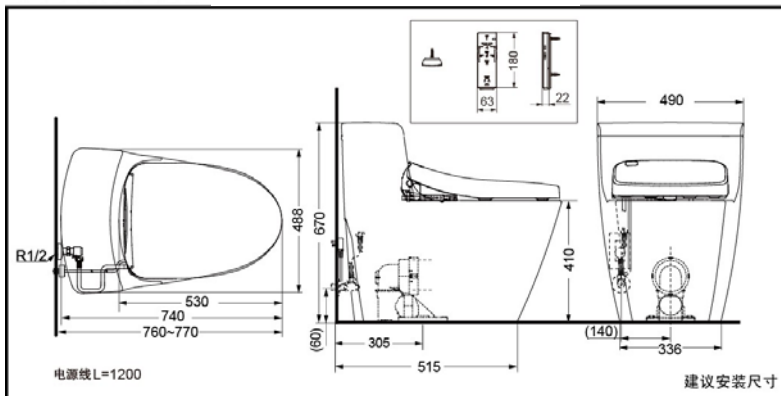

TOTO

Smart One-piece Toilet

CES4721ECS
CES4731ECS

CES4721ECS Smart One-piece Toilet

CES4731ECS Smart One-piece Toilet

*TOTO(CHINA) CO.,LTD. All rights reserved.

TOTO(CHINA) CO.,LTD. www.toto.com.cn

CES4721ECS
CW636CB
TCF4721ECS

CES4731ECS
(Auto lid open/close ; LED light)
CW636CB
TCF4731ECS

FEATURES

- Beautiful and clean hidden design for Washlet power and water pipes.
- Water use: 3L/4.5L.
- 3D tornado flushing.
- The lid can be controlled to open and close by the remote. (only CES4731ECS)
- LED light. (only CES4731ECS)
- Transient heating wash water.
- Auto-spray for toilet after seated, wet surface keeps dirt from sticking in toilet
- Spray anti-bacterial water after use.
- Personal set function.

SPECIFICS

Size: 740*488*670mm

Water use: 3/4.5L

Rough-in: 305mm

Drainage: floor drain

Flush system:

3D tornado flushing

Water supply:

0.05MPa (dynamic pressure) ~
0.75MPa (static pressure)

Rated power: 830W

Maximum power: 1275W

Power: 220V (50Hz)