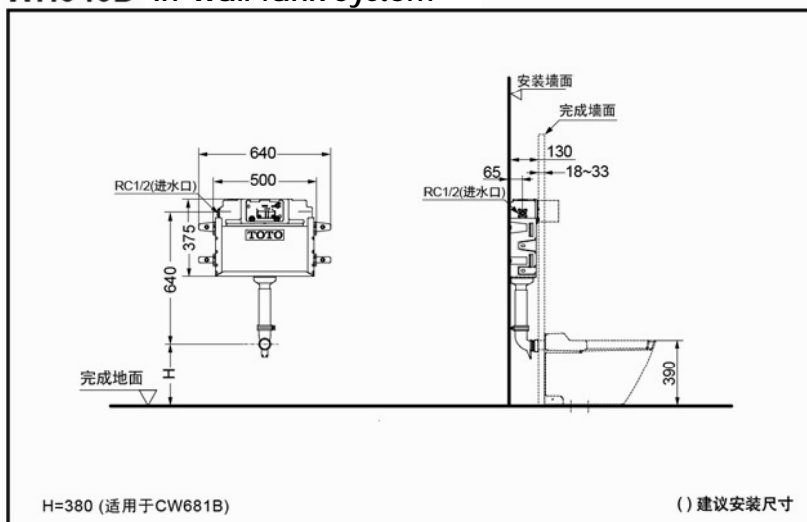

TOTO

In-Wall Tank System

WH040D

WH040D

FEATURES

- Water use: 3L/6L.
- Flush type : button.
- fit with wall hung toilet (H= 180mm or 230mm).
- With install plank.

WH040D In-Wall Tank System

*TOTO(CHINA) CO.,LTD. All rights reserved.

OTHERS

Recommend fittings :

PANEL : MB005/MB006/MB007

TOILET : CW681B/PB