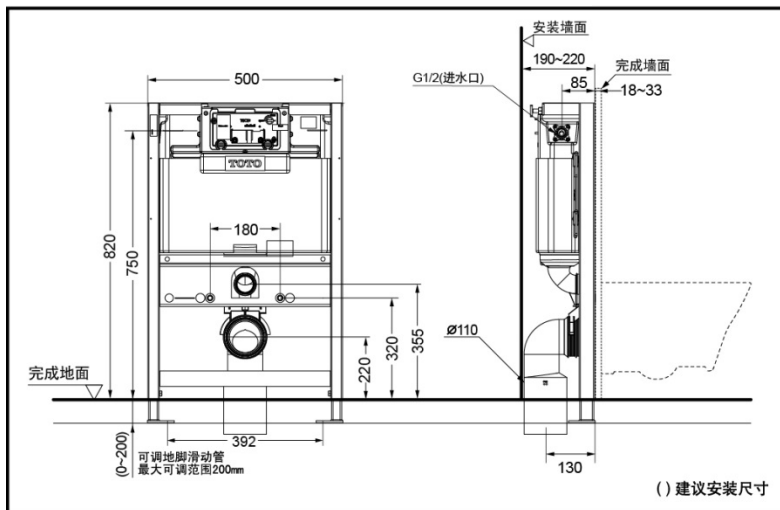

### FEATURES

- low tank type.
- water use :3L/4.8L.
- flush type : button.
- Fit with wall hung toilet
- Panel can be installed in front of or on the top of tank.

### WH037D In-Wall Tank System

\* TOTO公司保留对其产品规格和尺寸更改的权利。届时，恕不另行通知。