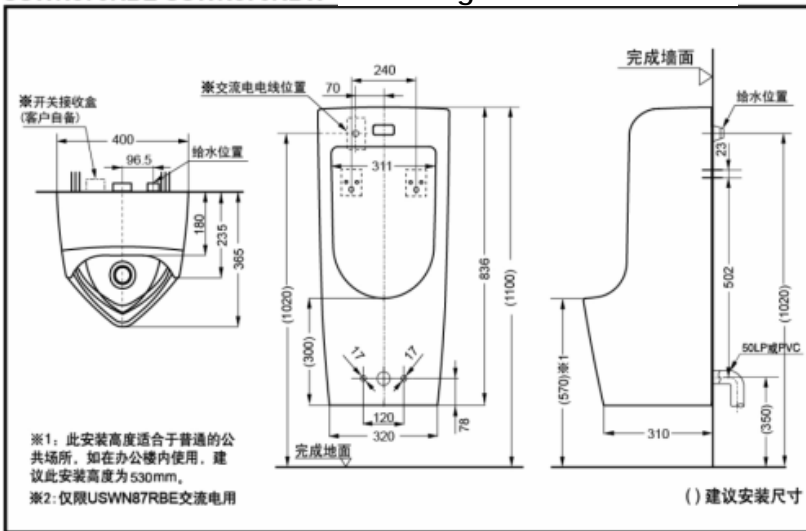

USWN870RBW

Reduce The Water

Cefiontect

Ecopower

Auto Functions

FEATURES

- Debris, mold and bacteria be prevented from sticking to ceramic surfaces, leading to fewer chemicals and water in cleaning .
- Skirted design for easy cleaning .
- Automatic flush every twenty four hours if not used .

USWN870RB USWN870RBE USWN870RBW Wall Hung Automatic Urinal

SPECIFICS

- Size : 836*400*365mm
 Applicable Water Pressure: 0.1MPa(dynamic pressure) ~ 0.75MPa(static pressure)
 Nominal water consumption : 1.9 L
 Water Usage : 1.2 ~ 1.9 L
 Water efficiency grade : Grade 1
 Water inlet mode: rear inlet
 Installation mode: Wall hung type
 Power: Eco power