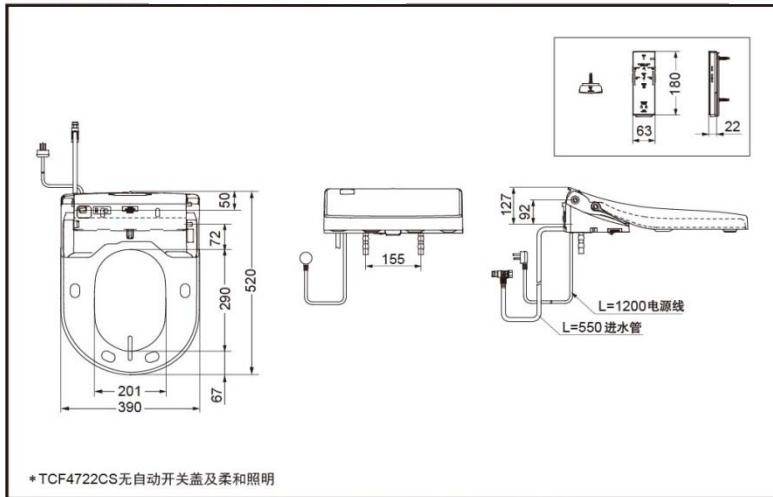

TOTO

Washlet (D Style)

TCF4732CS
TCF4722CS

EWATER WAND
+ for

EWATER BOWL
+ for

PREMISE T

AUTO OPEN / CLOSE LID

HEATED SEAT

DEODORIZER

WARM AIR DRYING

TCF4732CS Washlet
TCF4722CS

*TOTO(CHINA) CO.,LTD. All rights reserve.

TCF4732CS
TCF4722CS

FEATURES

- Automatic open and close lid can be set by remote control.(TCF4732CS only).
- LED light (TCF4732CS only).
- Transient heating wash water.
- Auto-spray for toilet after seated; wet surface keeps dirt from sticking in toilet.
- Sterilizing water auto spray for toilet and nuzzle after use.
- Adjustable personal setting
- newly designed remote control.

SPECIFICS

SIZE: 520*390*130mm

Water efficiency grade: Grade2

POWER:

Rated power 830W

Maximum power 1275W

AC power 220V 50/60Hz

Applicable water pressure : 0.05MPa(Dynamic Pressure)~0.75MPa(Static Pressure)