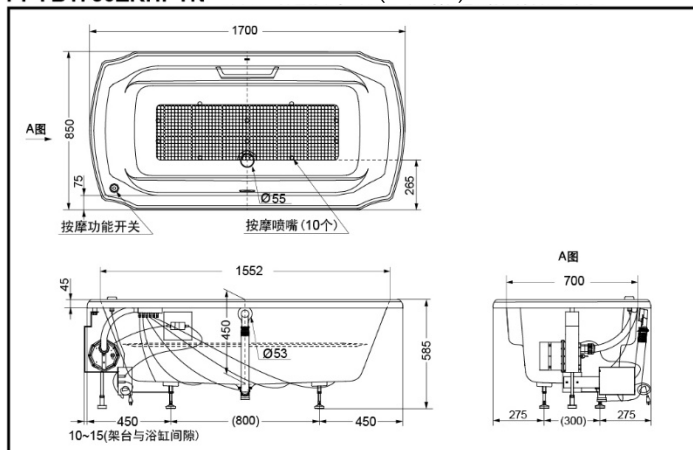

#P(pearl white)

FEATURES

- Classic design.
- Water saving
- Different types available.

PPYB1730ZLHPT
PPYB1730ZLHPTN Pearl Bathtub (no Skirt)

* TOTO公司保留对其产品规格和尺寸更改的权利。届时，恕不另行通知。

PPYB1730ZRHPT
PPYB1730ZRHPTN Pearl Bathtub (no Skirt)

* TOTO公司保留对其产品规格和尺寸更改的权利。届时，恕不另行通知。

*TOTO(CHINA) CO.,LTD. All rights reserved.

SPECIFICS

Size: 1700*850*585mm

OTHERS

Series: GUINEVERE