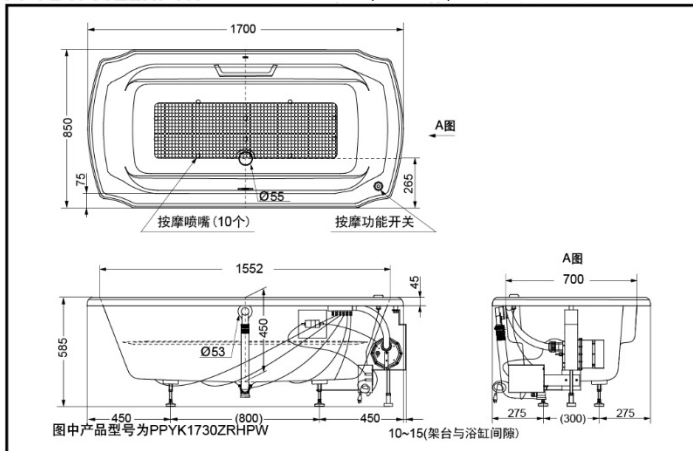

PPYB1730ZLHPT
PPYB1730ZRHPT
PPYB1730ZLHPTN
PPYB1730ZRHPTN

(Drainage included)

PPYB1730ZLHPT
PPYB1730ZRHPT
(the colour of overflow、outlet is
chromium)

PPYB1730ZLHPTN
PPYB1730ZRHPTN
(the colour of overflow、outlet is
brushed nickel)

#P(pearl white)

FEATURES

- Classic design.
- Water saving
- Different types available.

PPYB1730ZLHPT
PPYB1730ZLHPTN Pearl Bathtub (no Skirt)

* TOTO公司保留对其产品规格和尺寸更改的权利。届时，恕不另行通知。

PPYB1730ZRHPT
PPYB1730ZRHPTN Pearl Bathtub (no Skirt)

* TOTO公司保留对其产品规格和尺寸更改的权利。届时，恕不另行通知。

*TOTO(CHINA) CO.,LTD. All rights reserved.

SPECIFICS

Size: 1700*850*585mm

OTHERS

Series: GUINEVERE