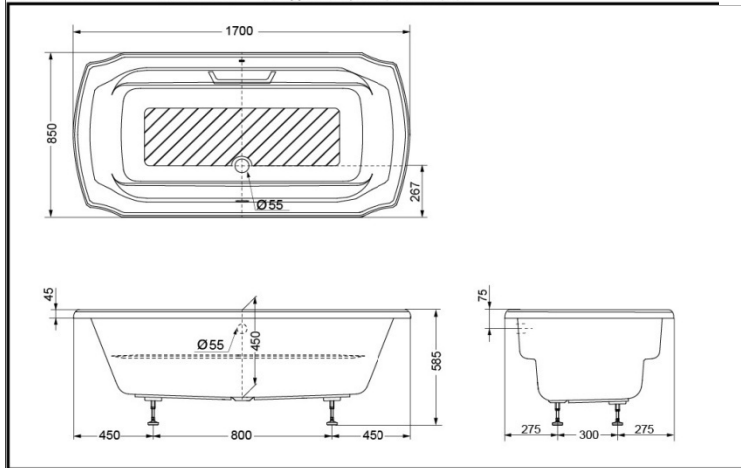

TOTO

Pearl Bathtub

PPY1730P
PPY1730HP
(pop up waste not included)

#P (pearl white)

PPY1730P
PPY1730HP

FEATURES

- Cast-acrylic construction provides high durability .
- Optional solid brass grab bar with various finishes .

PPY1730P Pearl Bathtub
PPY1730HP

*TOTO(CHINA) CO.,LTD. All rights reserved.

SPECIFICS

Size : 1700*850*585mm

OTHERS

Series : GUINEVERE
Recommend Fittings :
Pop up waste :
DB503R-2 / DB601-2