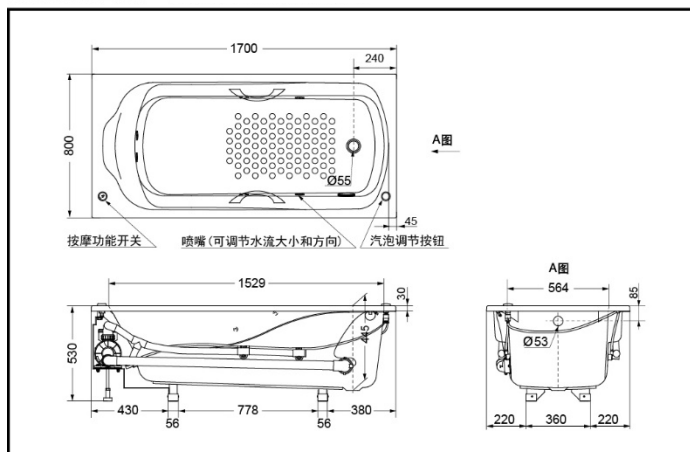

FEATURES

- Slip-resistant surface.
- Optional solid brass grab bar with various finishes.

PAYK1750ZLHP Acrylic Whirlpool Bathtub
PAYK1750ZLP

*TOTO公司保留对其产品规格和尺寸更改的权利。届时，恕不另行通知。

PAYK1750ZRP Acrylic Whirlpool Bathtub
PAYK1750ZRHP

*TOTO公司保留对其产品规格和尺寸更改的权利。届时，恕不另行通知。

*TOTO(CHINA) CO.,LTD. All rights reserved.

SPECIFICS

Size :

1750 Series : 1700*800*530mm

1753 Series : 1700*800*565mm

1750 Series : 230L

1753 Series : 247L