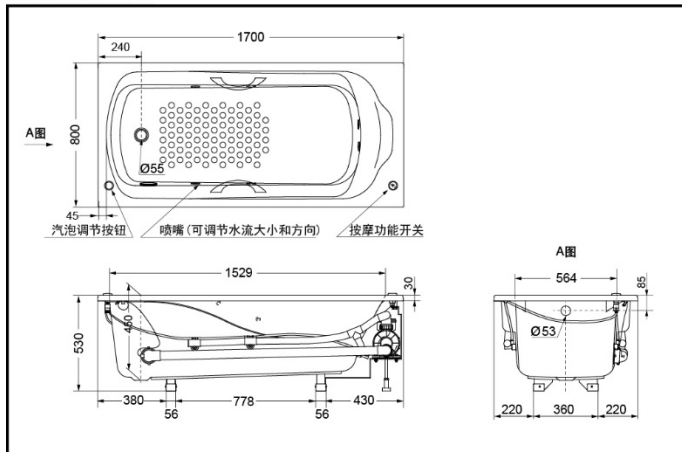

TOTO

Acrylic Whirlpool Bathtub

PAYK1750ZLP
PAYK1750ZRP } without apron
PAYK1750ZLHP
PAYK1750ZRHP }
PAYK1753ZLHP } with apron
PAYK1753ZRHP }
(pop up waste not included)

PAYK1750ZLP
PAYK1750ZRP
PAYK1750ZLHP
PAYK1750ZRHP
PAYK1753ZLHP
PAYK1753ZRHP

FEATURES

- Slip-resistant surface.
- Optional solid brass grab bar with various finishes.

PAYK1750ZLHP Acrylic Whirlpool Bathtub
PAYK1750ZLP

*TOTO公司保留对其产品规格和尺寸更改的权利。届时，恕不另行通知。

PAYK1750ZRP Acrylic Whirlpool Bathtub
PAYK1750ZRHP

*TOTO公司保留对其产品规格和尺寸更改的权利。届时，恕不另行通知。

*TOTO(CHINA) CO.,LTD. All rights reserved.

SPECIFICS

Size :

1750 Series : 1700*800*530mm

1753 Series : 1700*800*565mm

1750 Series : 230L

1753 Series : 247L