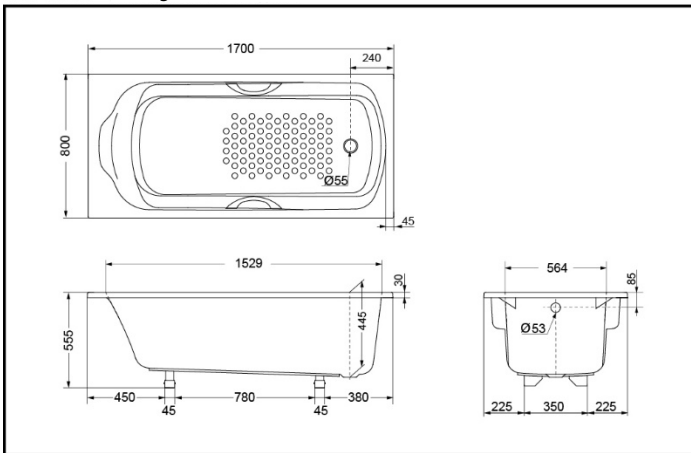

PAY1750P } without apron  
 PAY1750HP }  
 PAY1753P } with apron  
 PAY1753HP }

( pop up waste not included )

PAY1750P  
 PAY1750HP  
 PAY1753P  
 PAY1753HP

### FEATURES

- Slip-resistant surface.
- Optional solid brass grab bar with various finishes.

PAY1750HP  
 PAY1750P Acrylic Bathtub

\*TOTO公司保留对其产品规格和尺寸更改的权利。届时，恕不另行通知。

PAY1753HP  
 PAY1753P Acrylic Bathtub

### SPECIFICS

Size :

1750 Series : 1700\*800\*555mm

1753 Series : 1700\*800\*555mm