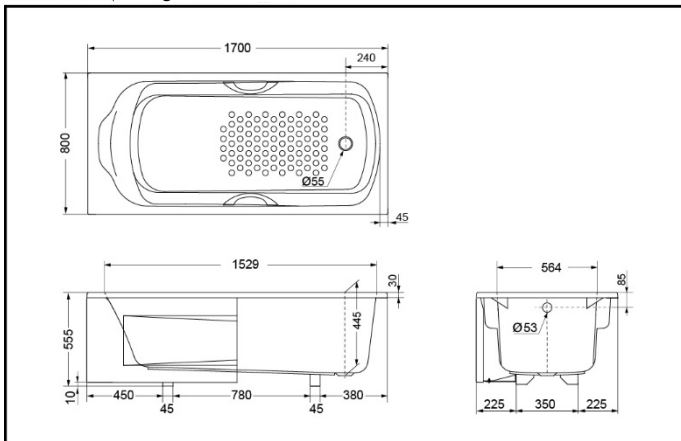

### FEATURES

- Slip-resistant surface.
- Optional solid brass grab bar with various finishes.

PAY1750HP  
 PAY1750P Acrylic Bathtub

\*TOTO公司保留对其产品规格和尺寸更改的权利。届时，恕不另行通知。

PAY1753HP  
 PAY1753P Acrylic Bathtub

### SPECIFICS

Size :

1750 Series : 1700\*800\*555mm

1753 Series : 1700\*800\*555mm