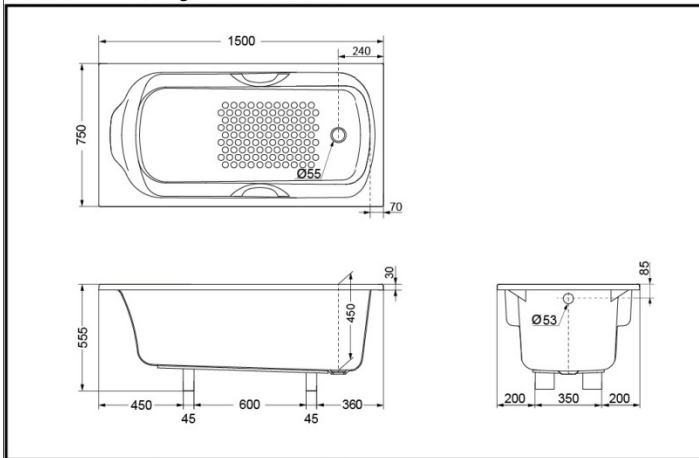

PAY1550P }
 PAY1550HP } without apron
 PAY1551P }
 PAY1551HP } with apron
 (pop up waste not included)

PAY1550P
 PAY1550HP
 PAY1551P
 PAY1551HP

FEATURES

- Slip-resistant surface.
- Optional solid brass grab bar with various finishes.

PAY1550P
PAY1550HP Acrylic Bathtub

PAY1551P
PAY1551HP Acrylic Bathtub

*TOTO(CHINA) CO.,LTD. All rights reserved.

SPECIFICS

Size :

1550 Series : 1500*750*555mm

1551 Series : 1500*750*555mm

Volume : 120L