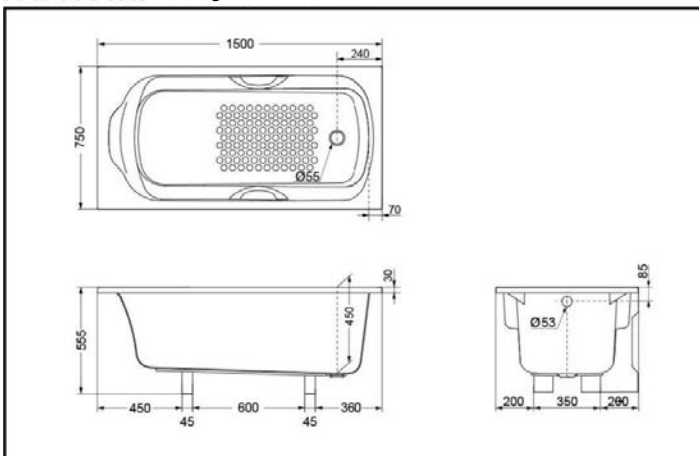

PAY1550P }
 PAY1550HP } without apron
 PAY1551P }
 PAY1551HP } with apron
 (pop up waste not included)

PAY1550P
 PAY1550HP
 PAY1551P
 PAY1551HP

FEATURES

- Slip-resistant surface.
- Optional solid brass grab bar with various finishes.

PAY1550P
PAY1550HP Acrylic Bathtub

PAY1551P
PAY1551HP Acrylic Bathtub

*TOTO(CHINA) CO.,LTD. All rights reserved.

SPECIFICS

Size :

1550 Series : 1500*750*555mm

1551 Series : 1500*750*555mm

Volume : 120L