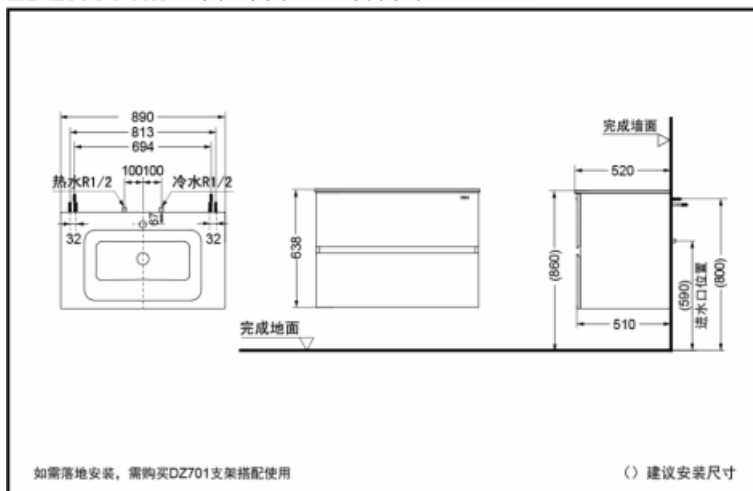

LDLW901W

LMCW751W

FEATURES

- White tempered glass
- Waste included.
- Durable soft-close drawer, silent.
- Aluminium leg, adjustable height.
- wall-hung type & floor type. (Optional legs)

LDLW901M Washbasin Dressers

*TOTO(CHINA) CO.,LTD. All rights reserved.

SPECIFICS

Size : 890*520*635mm

OTHERS

Recommend Fittings :

Leg : DZ701

Faucet : DL344(APSO)

Mirror : LMCW751W