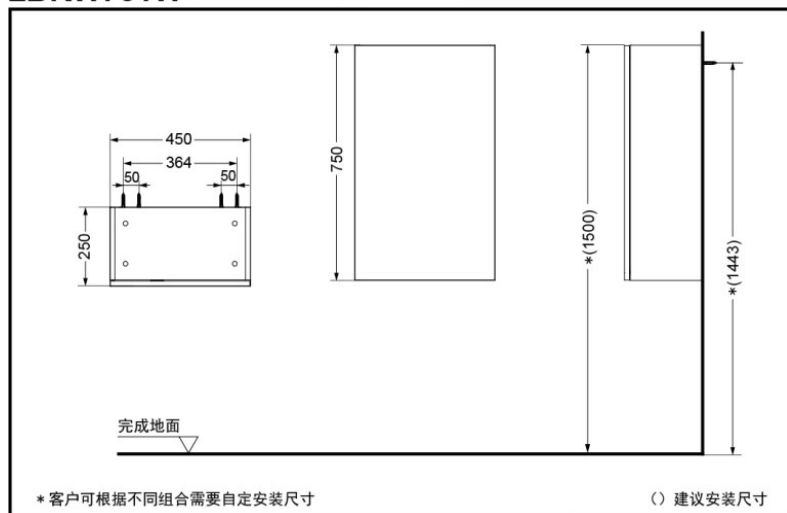

TOTO

Side Cabinet

LBKW751W

LBKW751W (White)

FEATURES

- European contemporary design.
- Water-proof surface, easy to clean.
- Easily push-open style.
- adjustable glass shelves.

LBKW751W Side Container

*TOTO(CHINA) CO.,LTD. All rights reserved.

SPECIFICS

Size: 750*450*250mm

OTHERS

Series : URBANIQUE