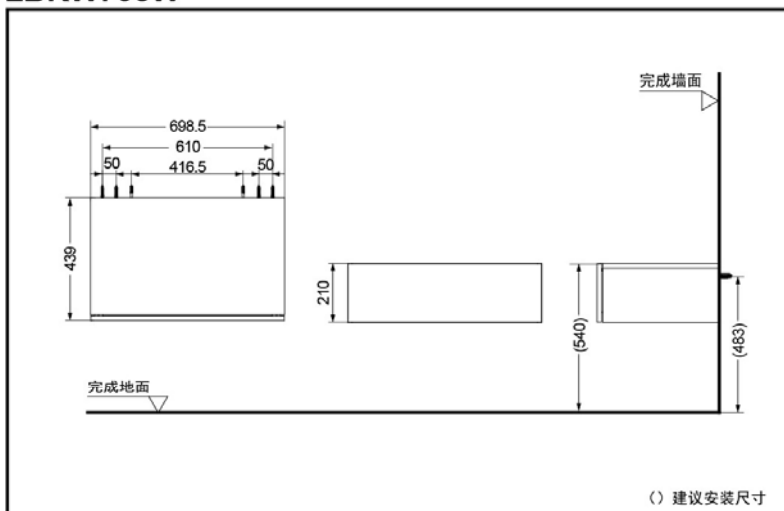

TOTO

Dresser Drawer (Close Top)

LBKW705W (White)

LBKW707W (White)

DZ702 (Leg)

LBKW705W Dresser Drawer

*TOTO(CHINA) CO.,LTD. All rights reserved.

LBKW705W
LBKW707W
DZ702

FEATURES

- European contemporary design.
- Water-proof surface, easy to clean.
- Easily push-open style drawer.

SPECIFICS

Size :

LBKW705W : 698.5*439*210mm

LBKW707W : 698.5*439*400mm

DZ702 : 100*100*133~149mm