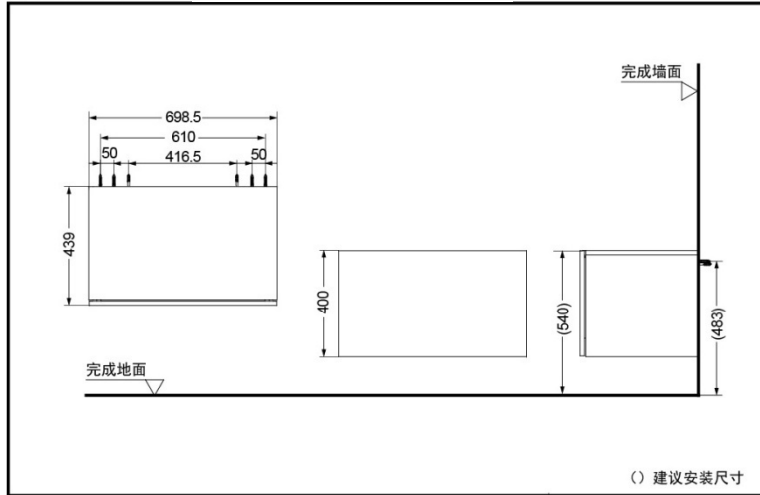

LBKW707W Dresser Drawer