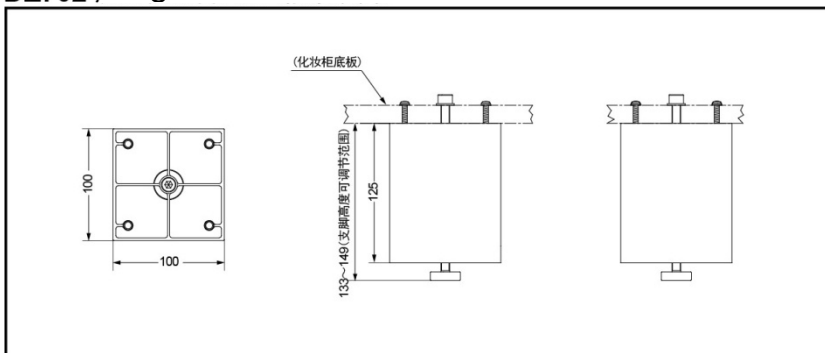

DZ702 ; Leg

*TOTO(CHINA) CO.,LTD. All rights reserved.