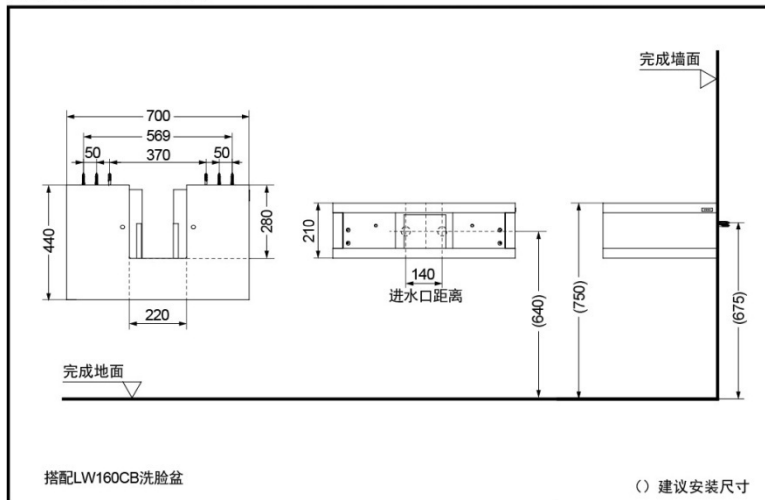

TOTO

Washbasin Dressers for Console Basin

LBKW701W(White)
LBKW701M (Wood Color)

LBKW702W(White)
LBKW702M (Wood Color)

LBKW703W(White)
LBKW703M (Wood Color)

LBKW701W/M
LBKW702W/M
LBKW703W/M

FEATURES

- The individual elements can be mixed and matched in a whole host of ways to create a bathroom to meet any expectations.
- Water-proof surface, easy to clean.
- Easy to install and use, wall-hung installation makes it easy to clean the floor.
- Fixed by anchors, stable structure.

SPECIFICS

Size: 700*440*210mm

LBKW701M/W Washbasin Dressers for Console Basin

*TOTO(CHINA) CO.,LTD. All rights reserved.

OTHERS

Series : URBANIQUE
Recommend Fittings:

LBKW701W/M :

Fits LW160CB only