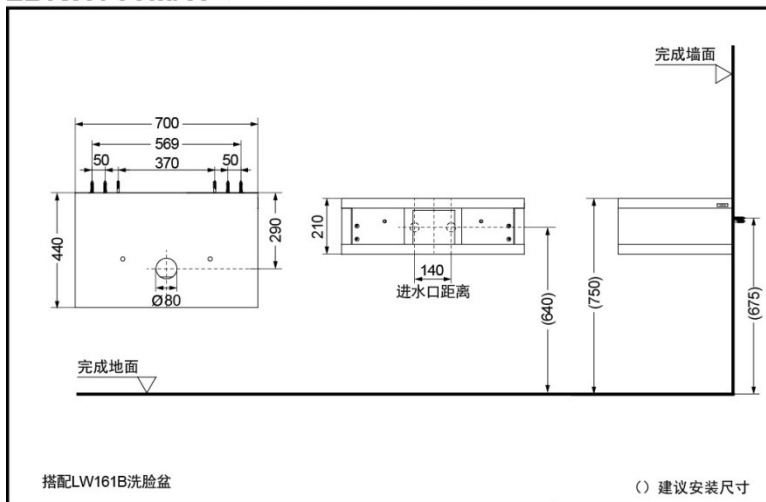

LBKW703M/W Washbasin Dressers for Console Basin

*TOTO(CHINA) CO.,LTD. All rights reserved.