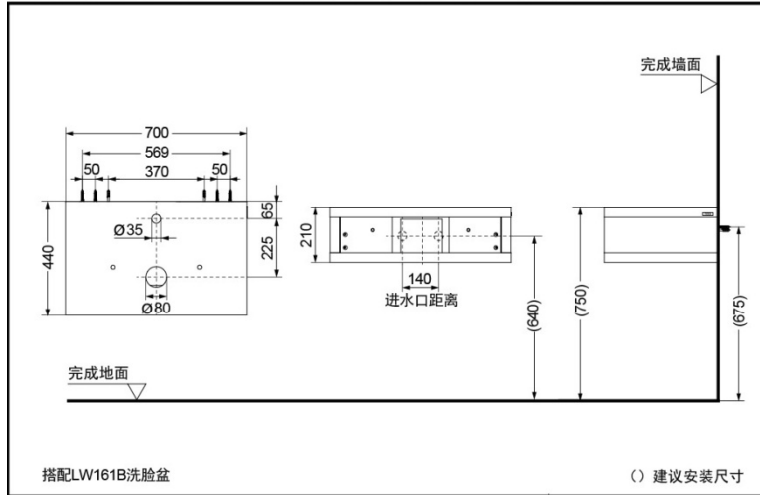

LBKW702M/W Washbasin Dressers for Console Basin