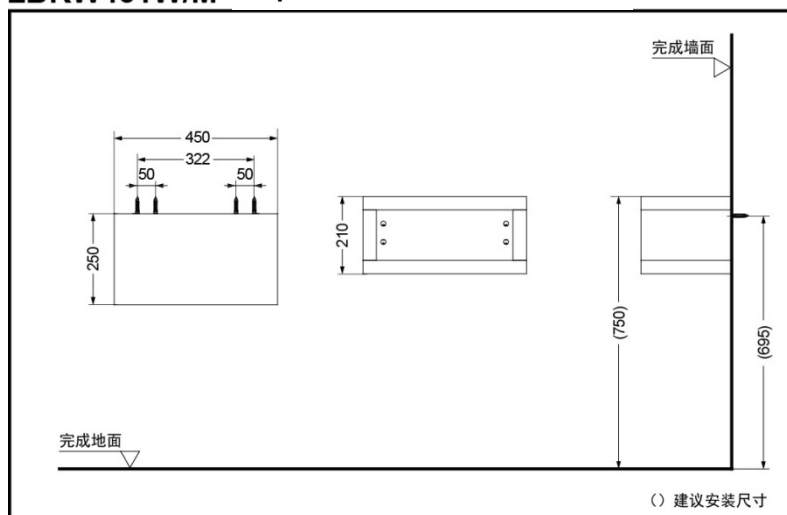

TOTO

Open Container

LBKW451W(White)

LBKW451M(Wood Color)

White Wood Color

LBKW451W/M

FEATURES

- The individual elements can be mixed and matched in a whole host of ways to create a bathroom to meet any expectations
- Water-proof surface, easy to clean

LBKW451W/M Open Container

*TOTO(CHINA) CO.,LTD. All rights reserved.

SPECIFICS

Size: 450*250*210mm

OTHERS

Series : URBANIQUE