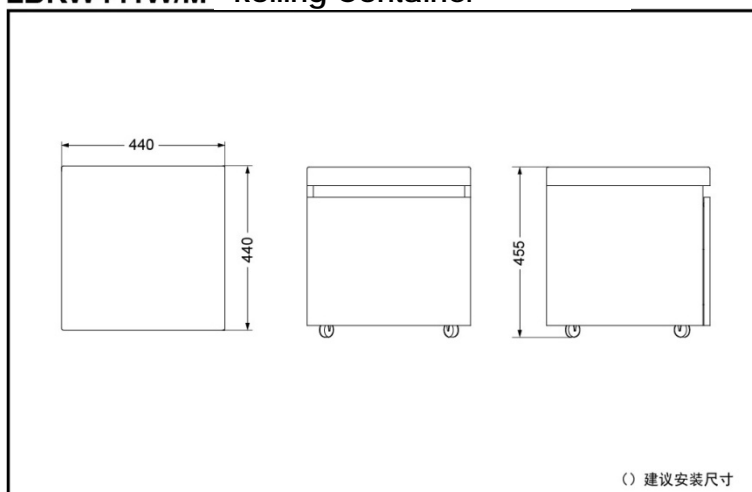

TOTO

Rolling Container (Movable)

LBKW441W(White)

LBKW441M(Wood Color)

White Wood Color

LBKW441W/M Rolling Container

*TOTO(CHINA) CO.,LTD. All rights reserved.

LBKW441W/M

FEATURES

- European contemporary design.
- The rolling container with its concealed drawer not only offers a space to sit, but also additional space for storage.

SPECIFICS

Size: 440*440*455mm

OTHERS

Series : URBANIQUE