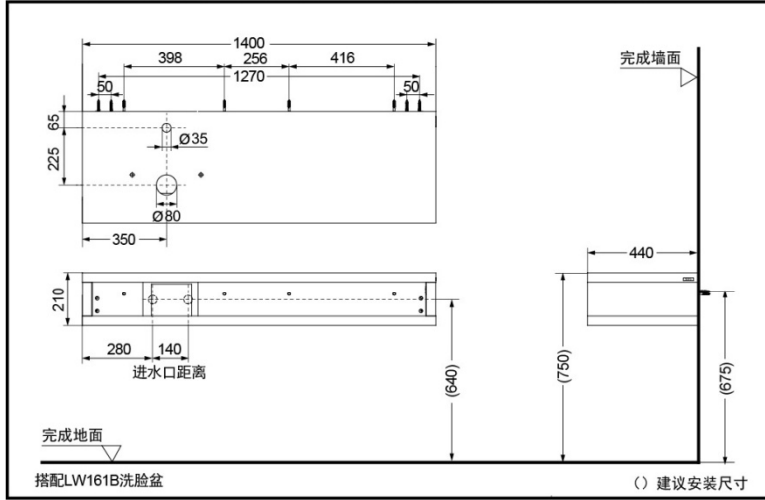

LBKW1402LM/W Washbasin Dressers for Console Basin