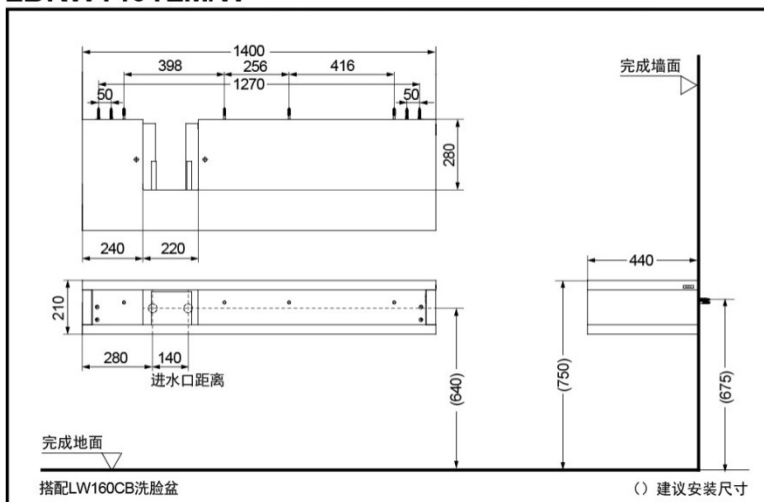

TOTO

Washbasin Dressers for Console Basin (Left Basin)

LBKW1401LW(White)
LBKW1401LM(Wood Color)

LBKW1402LW(White)
LBKW1402LM(Wood Color)

LBKW1403LW(White)
LBKW1403LM(Wood Color)

White Wood Color

LBKW1401LW/M
LBKW1402LW/M
LBKW1403LW/M

SPECIFICS

Size: 1400*440*210mm

LBKW1401LM/W Washbasin Dressers for Console Basin

*TOTO(CHINA) CO.,LTD. All rights reserved.

OTHERS

Series : URBANIQUE
Recommend Fittings:

LBKW1401LW/M :

Fits LW160CB only