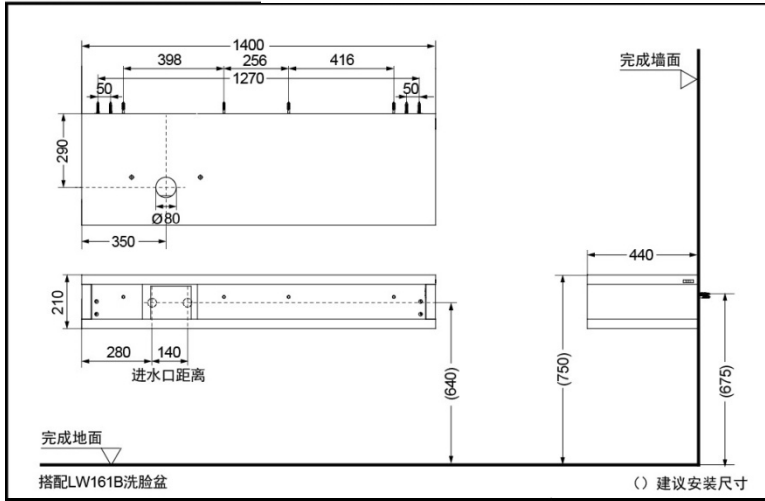

LBKW1403LM/W Washbasin Dressers for Console Basin

*TOTO(CHINA) CO.,LTD. All rights reserved.