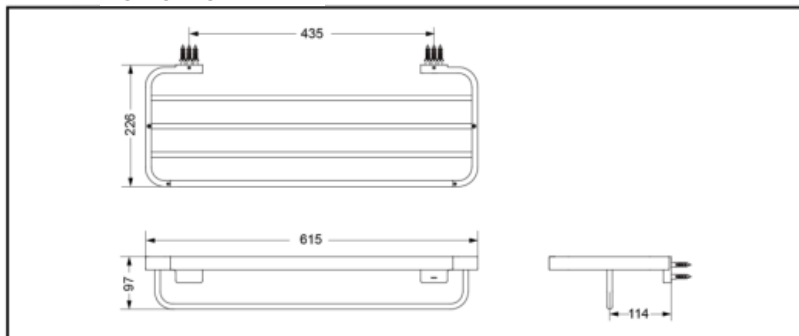

DST43 : Towel Rail

*TOTO(CHINA) CO.,LTD. All rights reserved.

SPECIFICS

Size : 615*226*97mm

OTHERS

Series : URBANIQUE