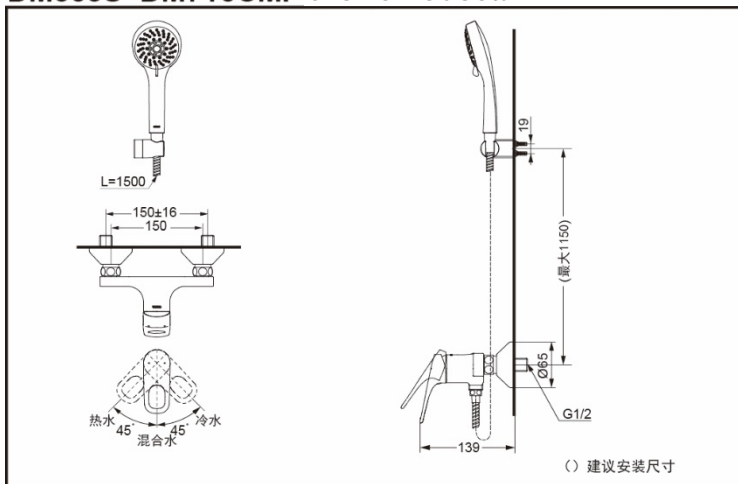

TOTO

Shower Faucets Bath Shower Faucets 5 Function Handshower

DM353S
DM354S
DM715CMF

DM353S

DM354S

FEATURES

- Solid brass construction.
- Clean, elegant design.
- Easy to Install and Clean.

DM353S+DM715CMF Shower Faucets

*TOTO公司保留对其产品规格和尺寸更改的权利。届时，恕不另行通知。