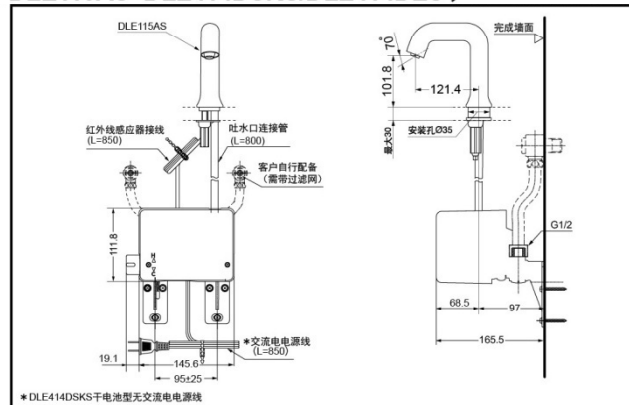

DLE115AS+DLE414DKS/DLE414DES Auto Faucet

*TOTO(CHINA) CO.,LTD. All rights reserved.