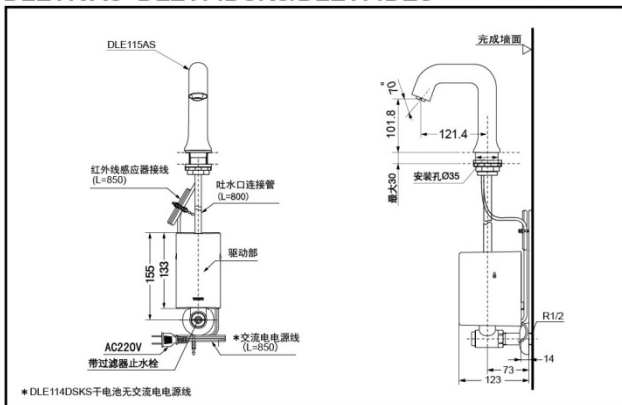

DLE115AS+DLE114DSKS/DLE114DES Auto Faucet