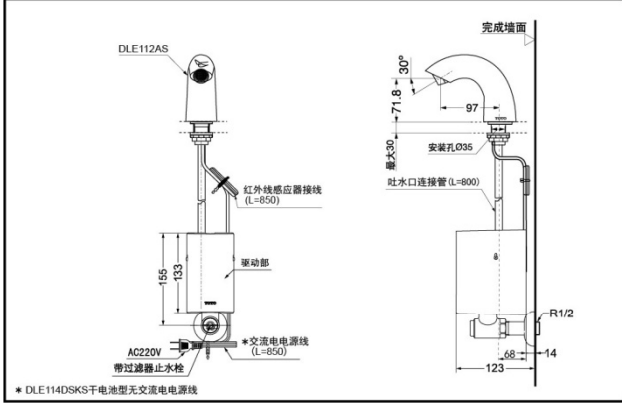

### SPECIFICS

Applicable water pressure :  
0.05MPa(Dynamic Pressure)~  
0.75MPa(Static Pressure)

Detection Range:  
130mm~200mm

Supply Water Temperature :  
60~85°C ( Thermostatic )

**DLE112AS+DLE114DSKS/DLE114DES Auto Faucet**