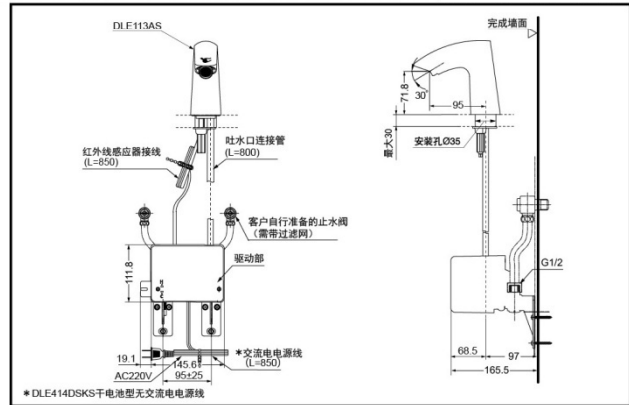

DLE113AS+DLE414DKS/DLE414DES Auto Faucet