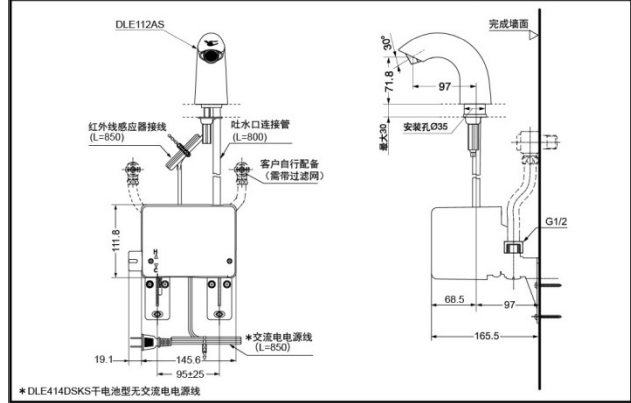

DLE112AS+DLE414DKS/DLE414DES Auto Faucet