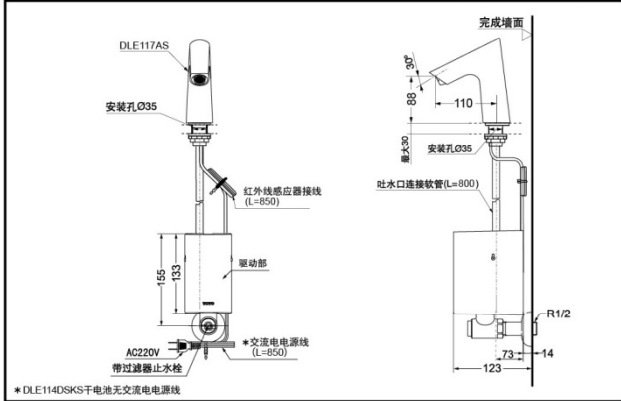

DLE117AS+DLE114DSKS/DLE114DES Auto Faucet