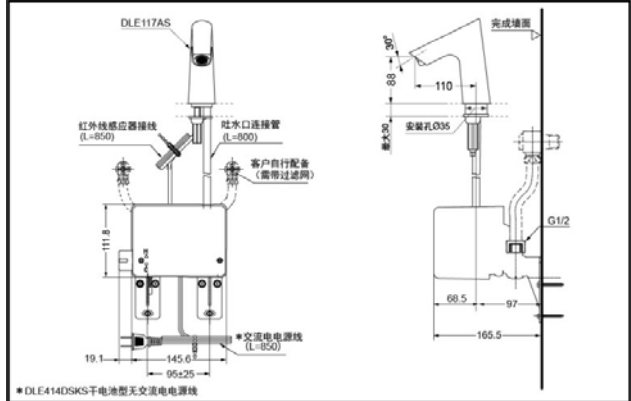

DLE117AS+DLE414DKS/DLE414DES Auto Faucet