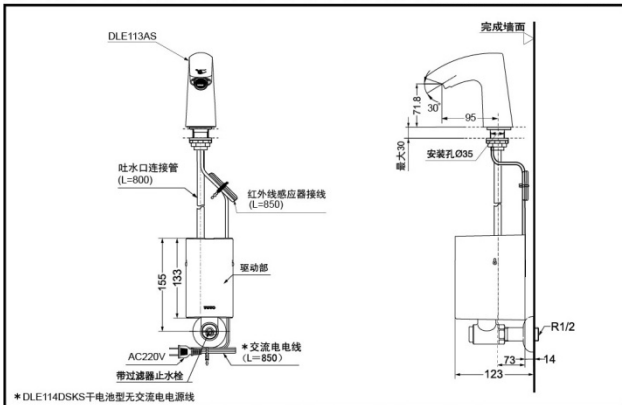

DLE113AS+DLE114DSKS/DLE114DES Auto Faucet