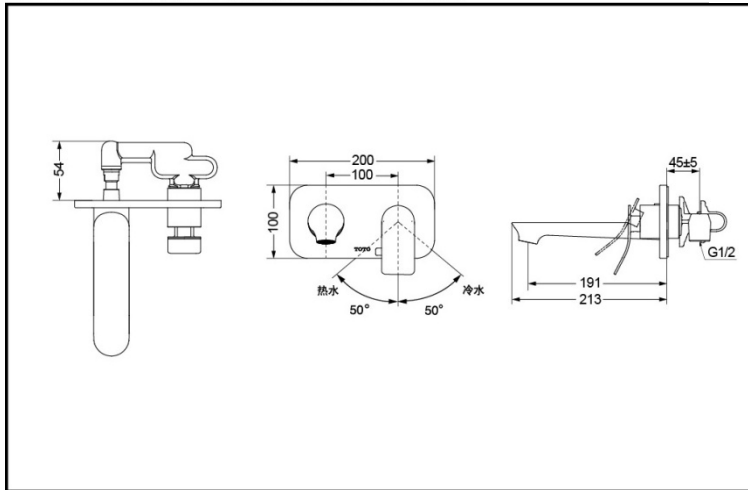

TOTO

In-wall Single-handle Lavatory Faucet

DLB306

DLB306

FEATURES

- A brand new design NYMPHEAS faucet.
- Elegant and gorgeous look.
- Smooth and exquisite finish.
- Easy to use.
- Durable solid brass constructed body.

DLB306 In-wall Single-handle Lavatory Faucet

*TOTO(CHINA) CO.,LTD. All rights reserved.

SPECIFICS

Applicable water pressure :
0.05MPa(Dynamic Pressure)~
0.75MPa(Static Pressure)