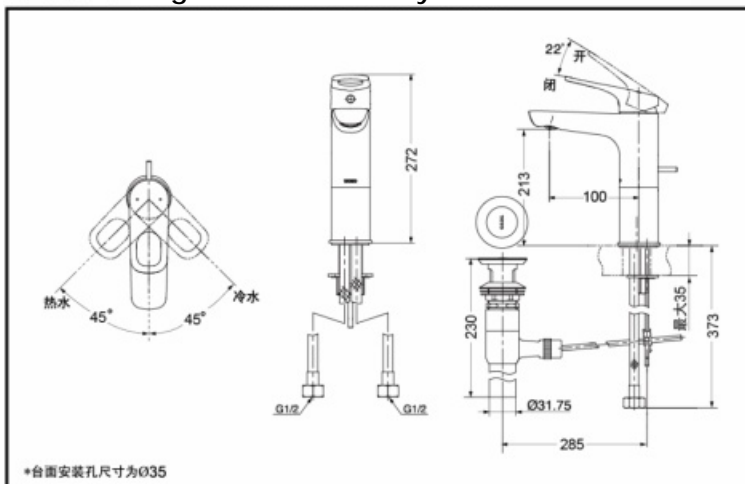

DL362

DL362-1

DL362 Single-handle Lavatory Faucet

*TOTO公司保留对其产品规格和尺寸更改的权利。届时，恕不另行通知。

DL362-1 Single-handle Lavatory Faucet

*TOTO(CHINA) CO.,LTD. All rights reserved.

FEATURES

- Solid brass construction.
- Clean, elegant design.
- Mounting assembly complete with installation.

SPECIFICS

Applicable Water Pressure:
0.05MPa(dynamic pressure) ~
0.75MPa(static pressure)

OTHERS

Series : RESNA