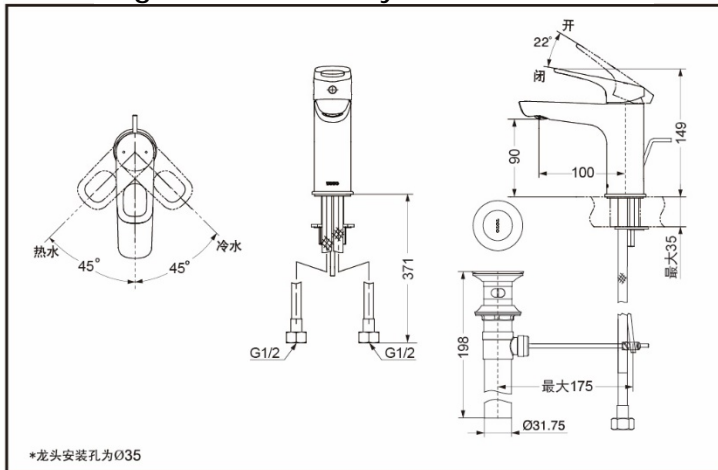

DL362

DL362-1

DL362 Single-handle Lavatory Faucet

*TOTO公司保留对其产品规格和尺寸更改的权利。届时，恕不另行通知。

DL362-1 Single-handle Lavatory Faucet

*TOTO(CHINA) CO.,LTD. All rights reserved.

FEATURES

- Solid brass construction.
- Clean, elegant design.
- Mounting assembly complete with installation.

SPECIFICS

Applicable Water Pressure:
0.05MPa(dynamic pressure) ~
0.75MPa(static pressure)

OTHERS

Series : RESNA