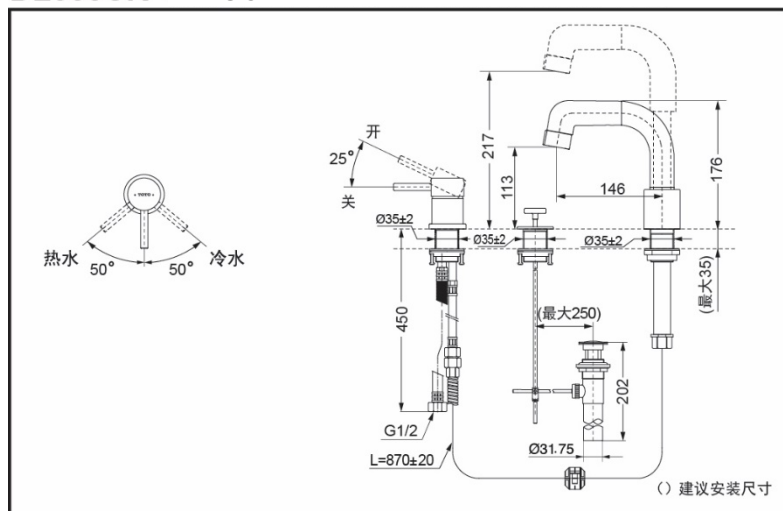

DL358CR

FEATURES

- Simple design with cylinder shape represent eternal beauty.
- The simplest design with great function.
- User-friendly operation

DL358CR : FAUCET

SPECIFICS

Applicable water pressure :
0.05MPa(Dynamic Pressure)~
0.75MPa(Static Pressure)