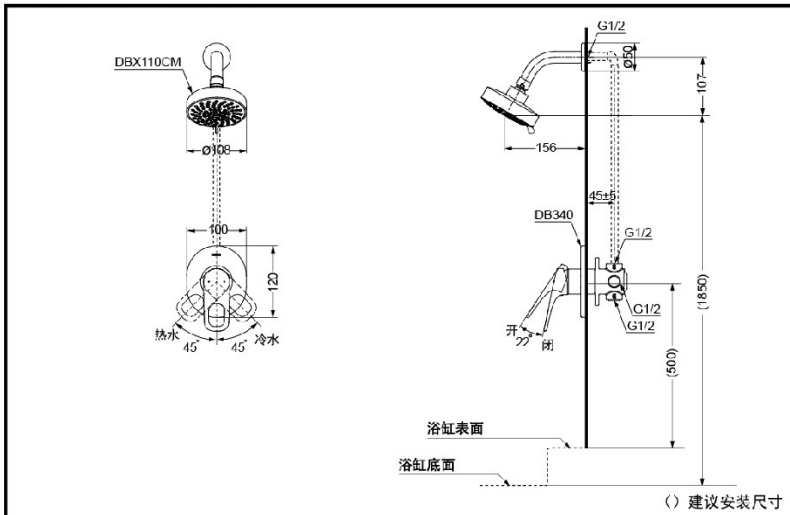

TOTO

5 Function Showerhead Volume Control Trim (without diverter)

DBX110CM

DB340

DBX110CM
DB340

FEATURES

- Solid brass construction.
- Clean, elegant design.
- Easy to Install and Clean.

DBX110CM+DB340 Shower Faucets

*TOTO(CHINA) CO.,LTD. All rights reserved.

SPECIFICS

Applicable Water Pressure:
0.05MPa(dynamic pressure) ~
0.75MPa(static pressure)

OTHERS

Series : RESNA