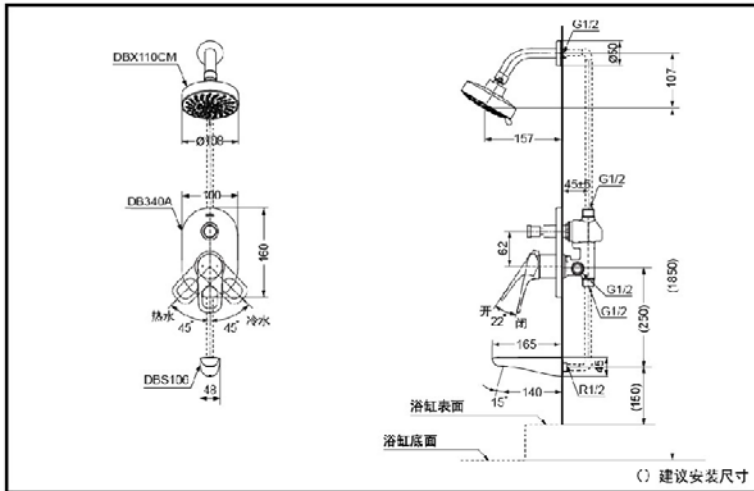

TOTO

5 Function Showerhead
Volume Control Trim
Wall Spout
5 Function Handshower

DBX110CM
DB340A
DBS106
DBX109CMF

FEATURES

- Solid brass construction.
- Clean, elegant design.
- Easy to Install and Clean.

DBX110CM+DB340A+DBS106 Shower Faucets

DBX109CMF Handshower

SPECIFICS

Applicable Water Pressure:
0.05MPa(dynamic pressure) ~
0.75MPa(static pressure)

OTHERS

Series : RESNA

*TOTO(CHINA) CO.,LTD. All rights reserved.

TOTO(CHINA) CO.,LTD. www.toto.com.cn