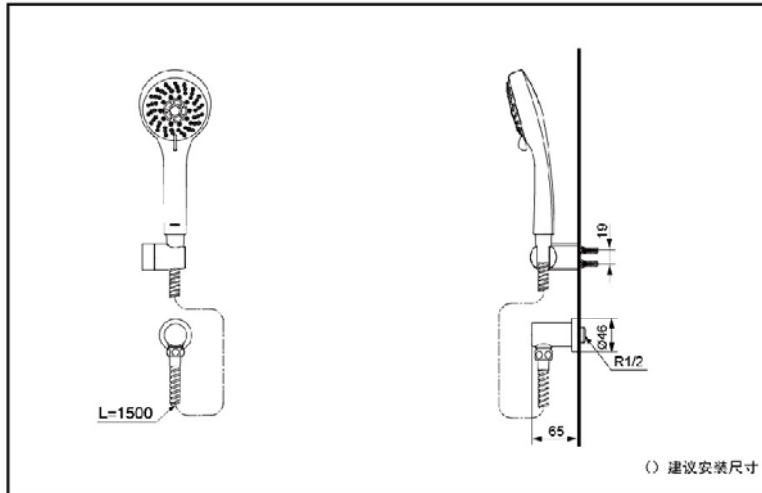

TOTO

5 Function Showerhead
Volume Control Trim
Wall Spout
5 Function Handshower

DBX110CM
DB340A
DBS106
DBX109CMF

FEATURES

- Solid brass construction.
- Clean, elegant design.
- Easy to Install and Clean.

DBX110CM+DB340A+DBS106 Shower Faucets

DBX109CMF Handshower

SPECIFICS

Applicable Water Pressure:
0.05MPa(dynamic pressure) ~
0.75MPa(static pressure)

OTHERS

Series : RESNA

*TOTO(CHINA) CO.,LTD. All rights reserved.

TOTO(CHINA) CO.,LTD. www.toto.com.cn