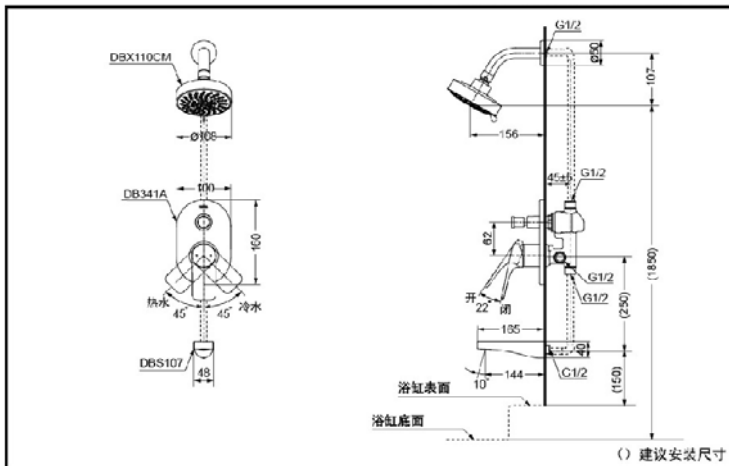

TOTO

5 Function Showerhead
Volume Control Trim
Wall Spout
5 Function Handshower

DB341A
DBS107
DBX108CMF

DBX108CMF

FEATURES

- Solid brass construction.
- Clean, elegant design.
- Easy to Install and Clean.

DBX110CM+DB341A+DBS107 Shower Faucets

SPECIFICS

Applicable Water Pressure:
0.05MPa(dynamic pressure) ~
0.75MPa(static pressure)

DBX108CMF Handshower

OTHERS

Series : RESNA

*TOTO(CHINA) CO.,LTD. All rights reserved.