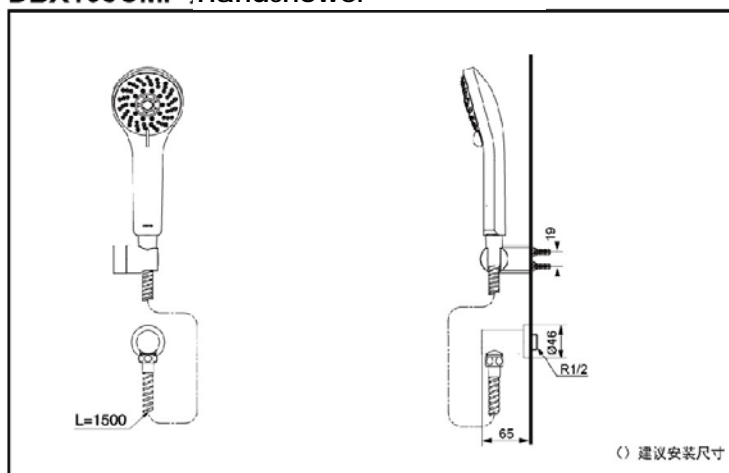

TOTO

5 Function Showerhead
Volume Control Trim
Wall Spout
5 Function Handshower

DB341A
DBS107
DBX108CMF

DBX108CMF

FEATURES

- Solid brass construction.
- Clean, elegant design.
- Easy to Install and Clean.

DBX110CM+DB341A+DBS107 Shower Faucets

SPECIFICS

Applicable Water Pressure:
0.05MPa(dynamic pressure) ~
0.75MPa(static pressure)

DBX108CMF Handshower

OTHERS

Series : RESNA

*TOTO(CHINA) CO.,LTD. All rights reserved.