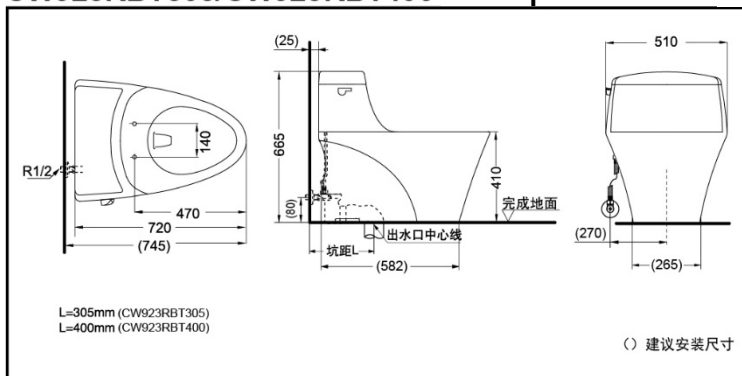

CW923RBT305/CW923RBT400 One-piece Toilet

*TOTO公司保留对其产品规格和尺寸更改的权利。届时，恕不另行通知。