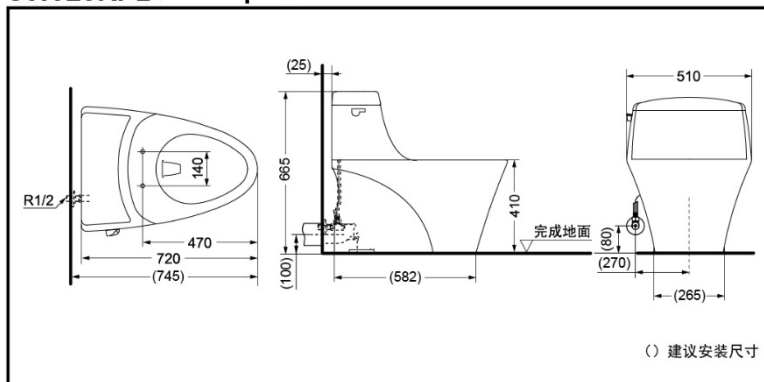

### CW923RBT305/CW923RBT400 One-piece Toilet

\*TOTO公司保留对其产品规格和尺寸更改的权利。届时，恕不另行通知。

### CW923RPB One-piece Toilet

\*TOTO公司保留对其产品规格和尺寸更改的权利。届时，恕不另行通知。

\*TOTO(CHINA) CO.,LTD. All rights reserved.

### SPECIFICS

Size: 720\*510\*665mm

Water Use: 4.8L

Toilet Water Efficiency Grade: Grade2

Flush System: Tornado Flushing  
Rough-in:

CW923RB : 305/400mm

CW923RPB : H=100mm

Applicable Water Pressure: 0.05MPa(dynamic pressure)~0.75MPa(static pressure)