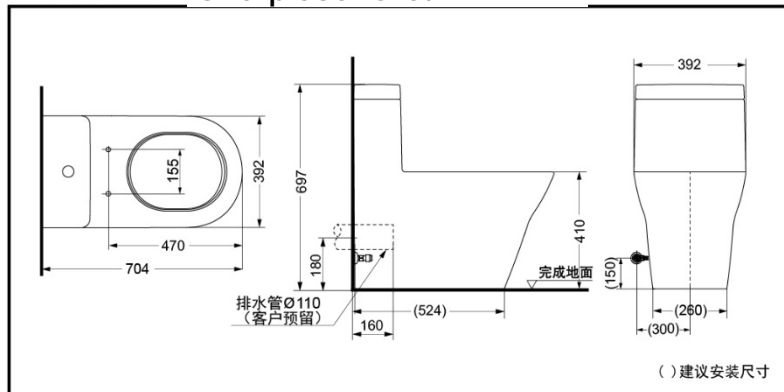

TOTO

One-piece Toilet

CW166RB
CW166RPB

Reduce water

Cefiontect

Tornado flushing

CW166RB
CW166RPB

FEATURES

- CW166B for ground drainage, CW166PB for wall drainage.
- with softclose seat & cover.
- water use: 3L/4.5L.
- tornado flushing.
- Streamlined design combined with wavy line.
- Metal-made lid designed for easy installation.
- Softclose seat & cover.

CW166RB One-piece Toilet

*TOTO公司保留对其产品规格和尺寸更改的权利。届时，恕不另行通知。

CW166RPB One-piece Toilet

*TOTO公司保留对其产品规格和尺寸更改的权利。届时，恕不另行通知。

*TOTO(CHINA) CO.,LTD. All rights reserved.

SPECIFICS

SIZE: 704*392*697mm

WATER USE: 3L/4.5L

FLUSH SYSTEM:

tornado flushing

ROUGH-IN: CW166RB 305mm

CW166RPB H=180mm

Applicable water pressure: 0.05MPa(Dynamic Pressure)~0.75MPa(Static Pressure)

OTHERS

SERIES: Urbanique

Recommend fittings: