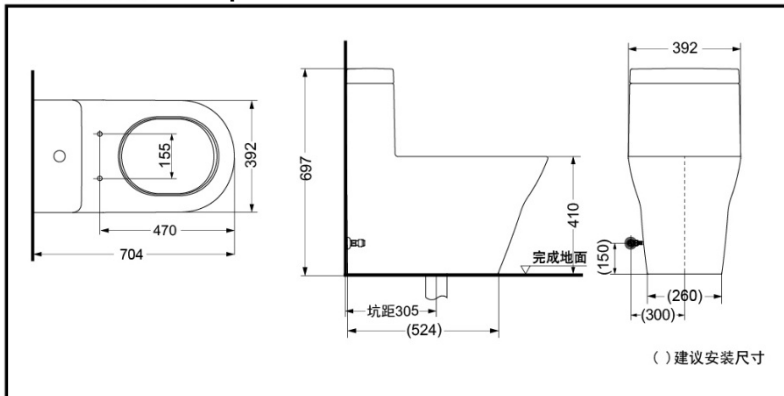

TOTO

One-piece Toilet

CW166RB
CW166RPB

Reduce water

Cefiontect

Tornado flushing

CW166RB
CW166RPB

FEATURES

- CW166B for ground drainage, CW166PB for wall drainage.
- with softclose seat & cover.
- water use: 3L/4.5L.
- tornado flushing.
- Streamlined design combined with wavy line.
- Metal-made lid designed for easy installation.
- Softclose seat & cover.

CW166RB One-piece Toilet

*TOTO公司保留对其产品规格和尺寸更改的权利。届时，恕不另行通知。

CW166RPB One-piece Toilet

*TOTO公司保留对其产品规格和尺寸更改的权利。届时，恕不另行通知。

*TOTO(CHINA) CO.,LTD. All rights reserved.

SPECIFICS

SIZE: 704*392*697mm

WATER USE: 3L/4.5L

FLUSH SYSTEM:

tornado flushing

ROUGH-IN: CW166RB 305mm

CW166RPB H=180mm

Applicable water pressure: 0.05MPa(Dynamic Pressure)~0.75MPa(Static Pressure)

OTHERS

SERIES: Urbanique

Recommend fittings: