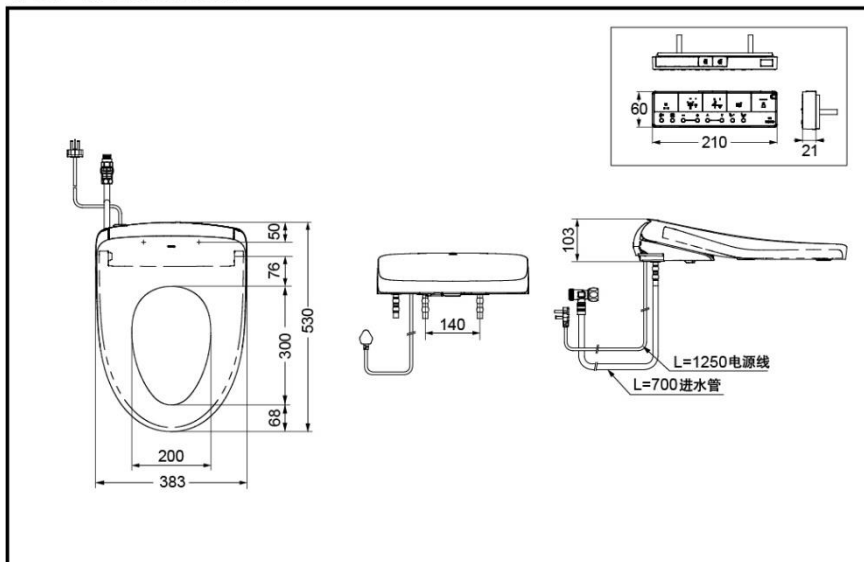

TOTO

WASHLET®SPRAY SEAT S5

TCF4E360KCN#W

FEATURES

- A series of sensing functions, such as automatic washing, automatic opening and closing and automatic deodorization, Perfect interpretation of artificial intelligence .
- The hidden design of power supply and water inlet pipe is beautiful and simple .
- The microwave induction design with no induction window on the surface makes the appearance more beautiful.
- Spray the toilet surface and nozzle after use , Bacteria water, keep the toilet and nozzle clean.
- Soft lighting.

DEODORIZER

※ It needs to be matched with TCA51 series automatic cleaning unit.

TCF4E360KCN WASHLET®SPRAY SEAT S7

SPECIFICS

- Size: 530x383x103mm
ter Efficiency: Grade2
Water Inlet Requirement:
0.05MPa(Dynamic Pressure)~
0.75MPa(Static Pressure)
Power Source: 220V(50Hz)
Power: 836W
Water Heating Mode:
Instant
Control: remote control