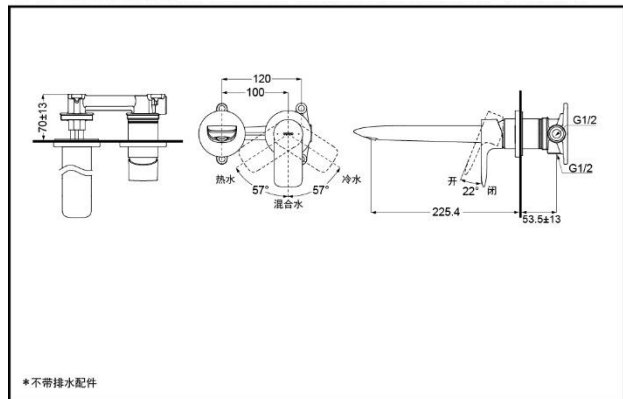

TLG04310BA Wall-Mounted Lavatory Faucet

*TOTO(CHINA) CO.,LTD. All rights reserved.
TOTO(CHINA) CO.,LTD. www.toto.com.cn

Others

Series: GA