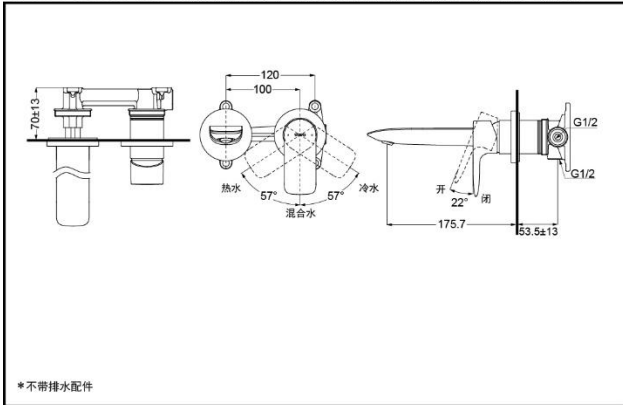

TOTO

Wall-Mounted Lavatory Faucet

TLG04309BA
(W/O pop-up waste)

TLG04310BA
(W/O pop-up waste)

TLG04309BA
TLG04310BA

FEATURES

- Elegant appearance.
- Beautiful curves reveal elegant taste.
- Easy installation and usage.
- Unique aerial technology , smooth and moderate flow presents more comfort experience and saves water as well.

Reduce The
Water
Technology

SPECIFICS

Water Inlet Requirement:
0.05MPa(Dynamic Pressure)~1.0MPa(Static Pressure)
Water Efficiency: Grade1
Spout: Bubbler equipped

TLG04309BA Wall-Mounted Lavatory Faucet

*TOTO(CHINA) CO.,LTD. All rights reserved.

TLG04310BA Wall-Mounted Lavatory Faucet

*TOTO(CHINA) CO.,LTD. All rights reserved.
TOTO(CHINA) CO.,LTD. www.toto.com.cn

Others

Series: GA