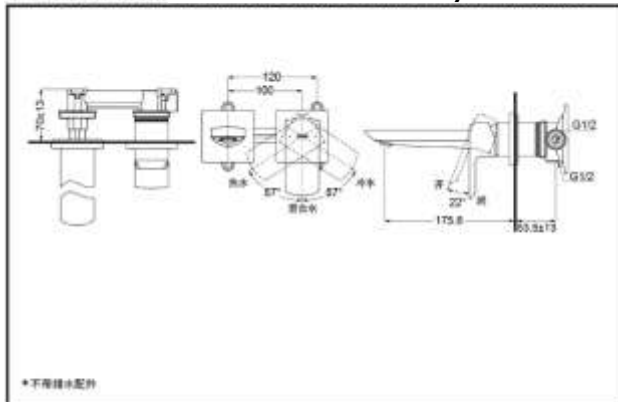

TOTO

Wall-Mounted Lavatory Faucet

TLG02310BA
(W/O pop-up waste)

TLG02311BA
(W/O pop-up waste)

TLG02310BA
TLG02311BA

FEATURES

- Elegant appearance.
- Beautiful curves reveal elegant taste.
- Easy installation and usage.
- Unique aerial technology , smooth and moderate flow presents more comfort experience and saves water as well.

Reduce The
Water
Technology

TLG02310BA Wall-Mounted Lavatory Faucet

*TOTO(CHINA) CO.,LTD. All rights reserved.

TLG02311BA Wall-Mounted Lavatory Faucet

*TOTO(CHINA) CO.,LTD. All rights reserved.

TOTO(CHINA) CO.,LTD. www.toto.com.cn

SPECIFICS

Water Inlet Requirement :
0.05MPa(Dynamic
Pressure)~1.0MPa(Static
Pressure)

Water Efficiency : Grade 1

Spout : Bubbler equipped

Others

Series : GR