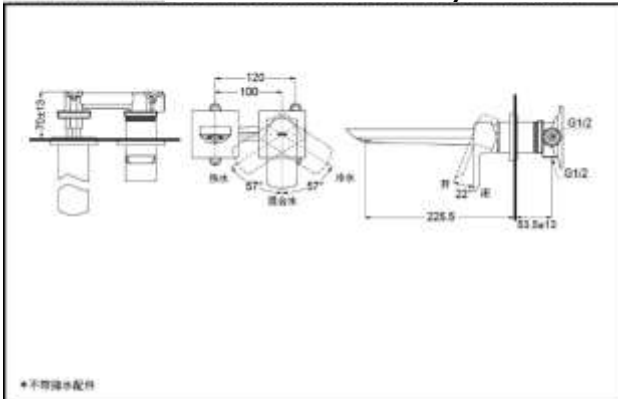

TOTO

Wall-Mounted Lavatory Faucet

TLG02310BA
(W/O pop-up waste)

TLG02311BA
(W/O pop-up waste)

TLG02310BA
TLG02311BA

FEATURES

- Elegant appearance.
- Beautiful curves reveal elegant taste.
- Easy installation and usage.
- Unique aerial technology , smooth and moderate flow presents more comfort experience and saves water as well.

Reduce The
Water
Technology

TLG02310BA Wall-Mounted Lavatory Faucet

*TOTO(CHINA) CO.,LTD. All rights reserved.

TLG02311BA Wall-Mounted Lavatory Faucet

*TOTO(CHINA) CO.,LTD. All rights reserved.

TOTO(CHINA) CO.,LTD. www.toto.com.cn

SPECIFICS

Water Inlet Requirement :
0.05MPa(Dynamic
Pressure)~1.0MPa(Static
Pressure)

Water Efficiency : Grade 1

Spout : Bubbler equipped

Others

Series : GR