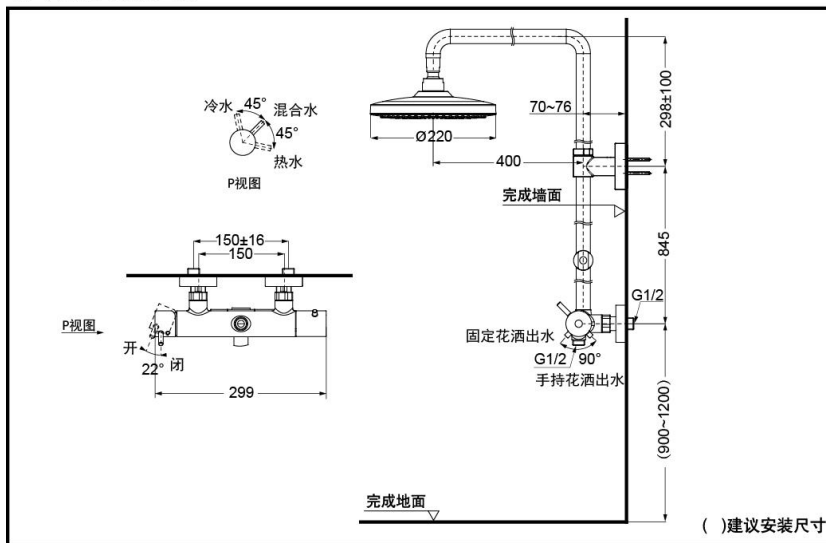

TBW01302C

TBW01302C

FEATURES

- Elegant appearance.
- Beautiful curves reveal elegant taste.
- Easy installation and usage.

SPECIFICS

Water Inlet Requirement:
0.05MPa(Dynamic Pressure)~1MPa(Static Pressure)
Water Efficiency: Grade3

TBW01302C Wall-Mount Shower Bar

*TOTO(CHINA) CO.,LTD. All rights reserved.

Others

Series: G
Recommend fittings:
G series Hand Shower