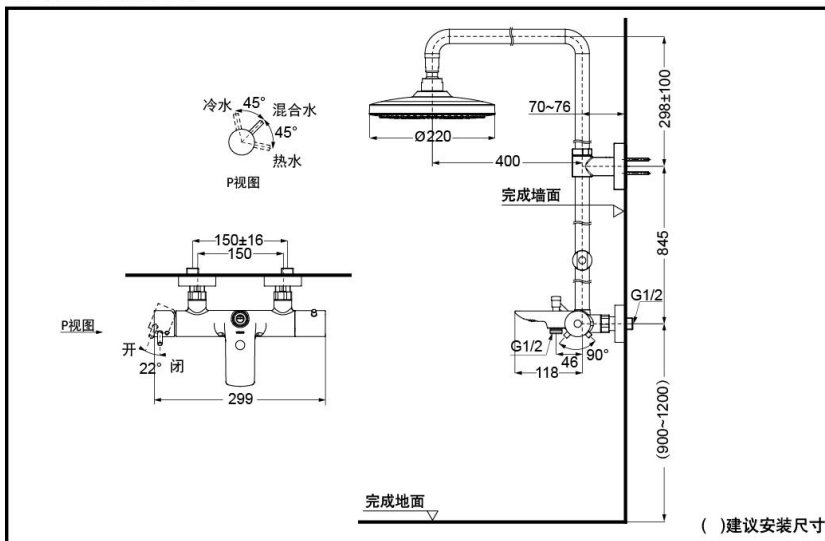

TBW01301C

TBW01301C

FEATURES

- Elegant appearance.
- Beautiful curves reveal elegant taste.
- Easy installation and usage.

SPECIFICS

Water Inlet Requirement:
0.05MPa(Dynamic Pressure)~1MPa(Static Pressure)
Water Efficiency: Grade3

TBW01301C Wall-Mount Bath & Shower Bar

*TOTO(CHINA) CO.,LTD. All rights reserved.

Others

Series: G
Recommend fittings :
G series Hand Shower